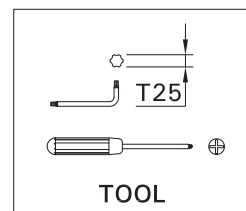

SCE-TANGO-30

Screw M5(2 pcs.) is included
for installation luminaire