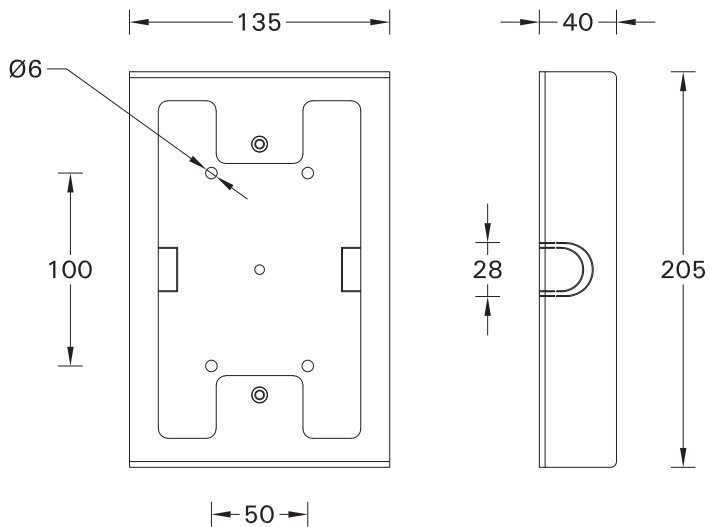

SCE-TANGO-30

Screw M5(2 pcs.) is included
for installation luminaire