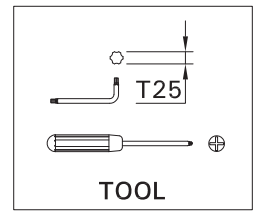

SCE-TANGO-31

Screw M5(2 pcs.) is included
for installation luminaire