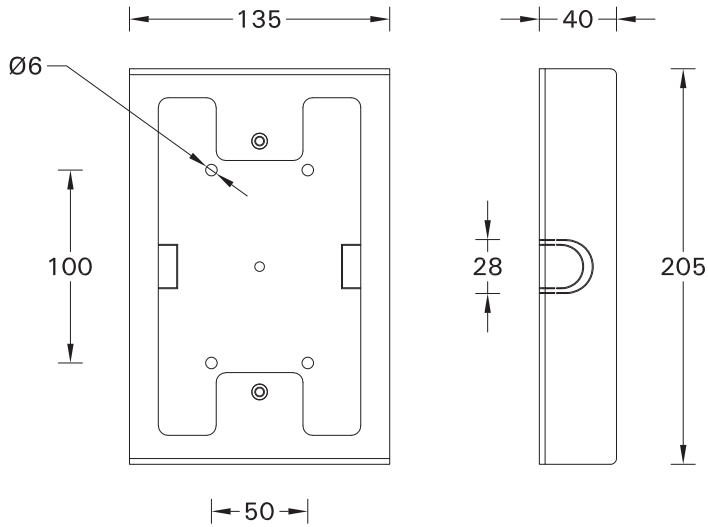

SCE-TANGO-31

Screw M5(2 pcs.) is included
for installation luminaire