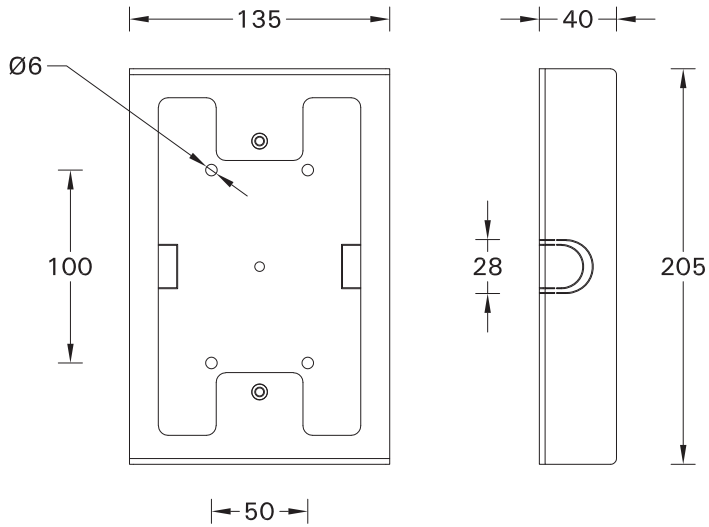

# SCE-TANGO-32

Screw M5(2 pcs.) is included for installation luminaire