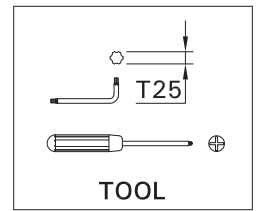

# SCE-TANGO-32

Screw M5(2 pcs.) is included for installation luminaire