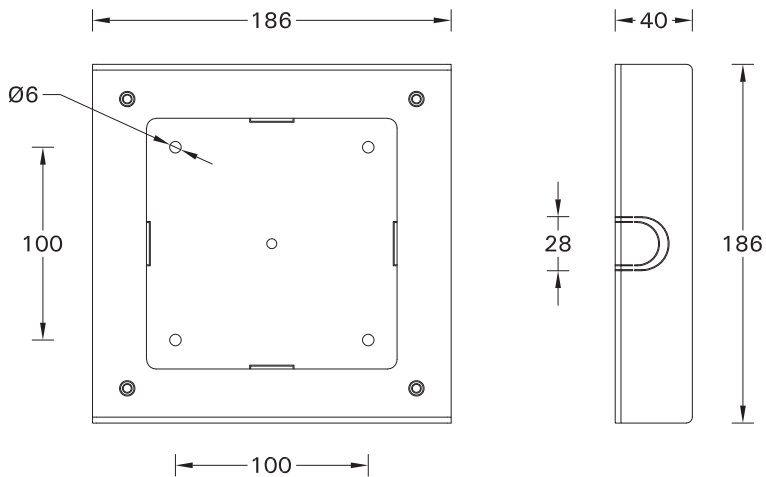

# SCE-TANGO-34

Screw M5(4 pcs.) is included for installation luminaire