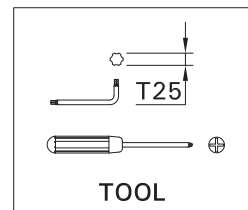

# SCE-TANGO-34

Screw M5(4 pcs.) is included for installation luminaire