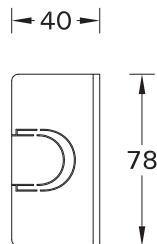

SCE-VEKTER-1

Screw M4(2 pcs.) is included for installation luminaire