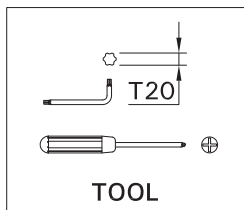

SCE-VEKTER-1

Screw M4(2 pcs.) is included for installation luminaire