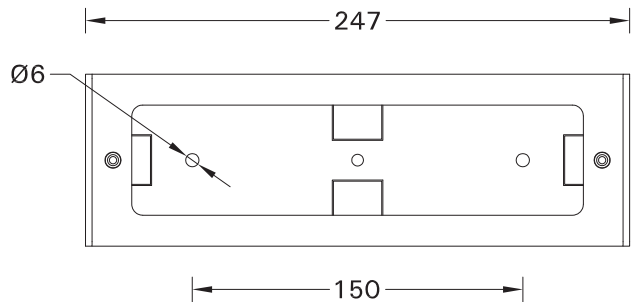

SCE-VEKTER-1

Screw M4(2 pcs.) is included for installation luminaire