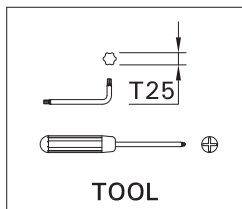

SCE-VEKTER-10

Screw M5(2 pcs.) is included
for installation luminaire