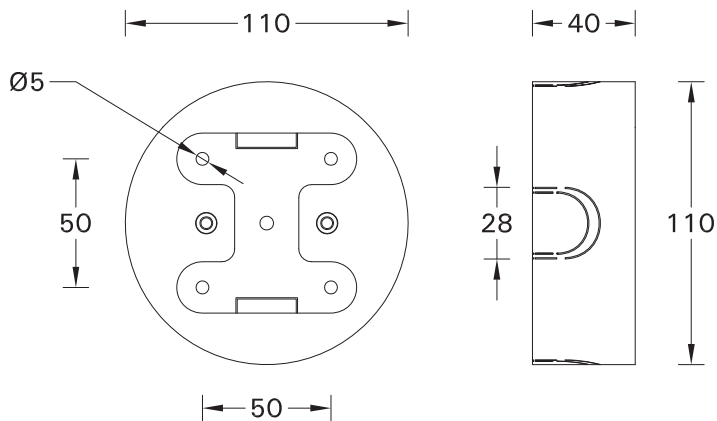

SCE-VEKTER-10

Screw M5(2 pcs.) is included
for installation luminaire