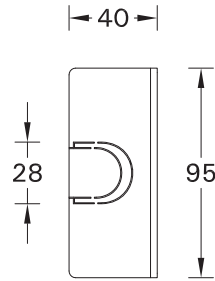

SCE-VEKTER-2

Screw M5(2 pcs.) is included for installation luminaire