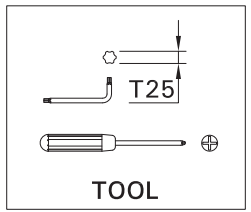

SCE-VEKTER-2

Screw M5(2 pcs.) is included for installation luminaire