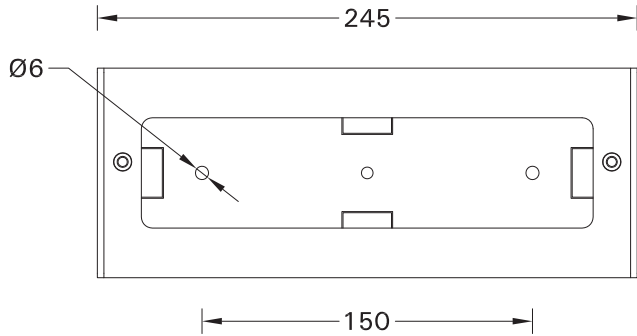

SCE-VEKTER-2

Screw M5(2 pcs.) is included for installation luminaire