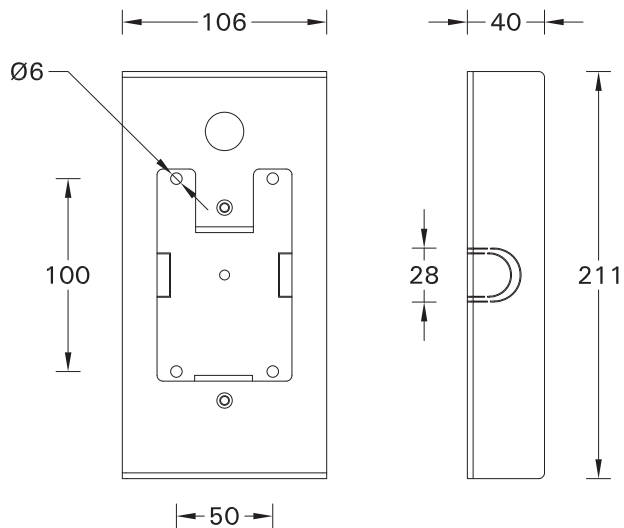

SCE-VEKTER-7

TOOL

Screw M5(2 pcs.) is included
for installation luminaire