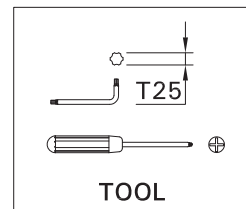

SCE-VEKTER-7

TOOL

Screw M5(2 pcs.) is included
for installation luminaire