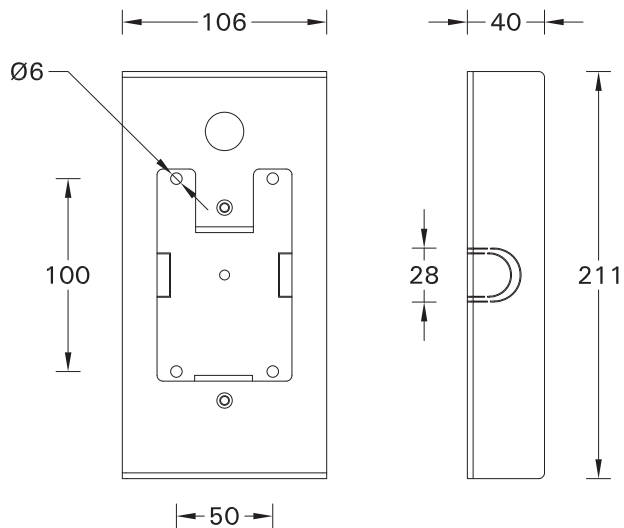

SCE-VEKTER-8

TOOL

Screw M5(2 pcs.) is included for installation luminaire