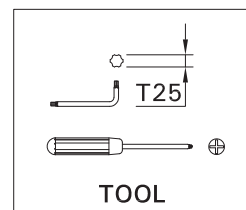

SCE-VEKTER-8

TOOL

Screw M5(2 pcs.) is included for installation luminaire