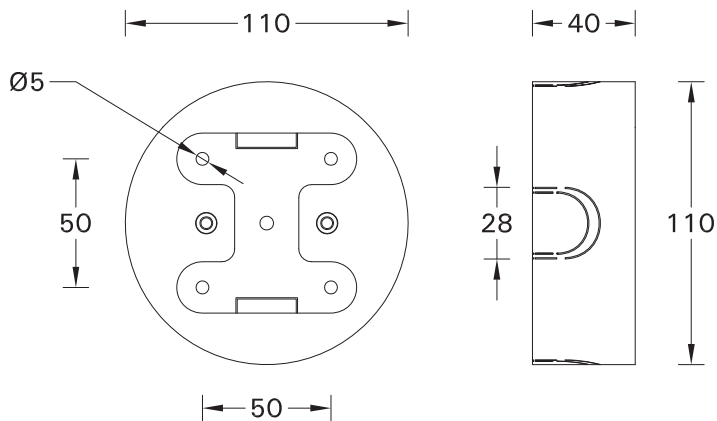

# SCE-VEKTER-9

Screw M5(2 pcs.) is included  
for installation luminaire