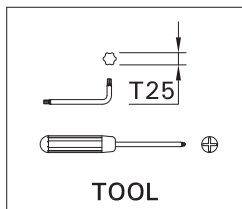

# SCE-VEKTER-9

Screw M5(2 pcs.) is included  
for installation luminaire