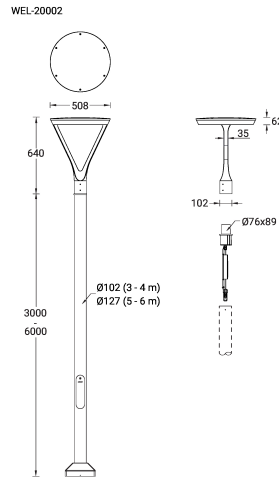

WELLINGTON 1 (WEL-20002)

Luminaire Structure

- Die-cast aluminium housing and frame
- Pre-treated before powder coating ensuring high corrosion resistance
- Single cable entry
- One IP68 connector supplied with 0.2 m of 3x1.0 sqmm outdoor cable
- Stainless steel fasteners in grade 304 with zinc flake coating (ZFC)
- Durable silicone rubber gasket
- Clear toughened glass
- High-efficiency PMMA lens
- Integral control gear
- Driver is to be installed within the pole-head. Please contact the factory for pole compatibility.

Optic

Product colour

Special finishes upon request

WELLINGTON 1 (WEL-20002)

Technical information

Material	Aluminium
Light source	64 LED
Power	75 W
Lumen	8688 - 10340 lm
Efficacy	116 - 138 lm/W
Driver option	Integral control gear
Driver	Constant current (CC)
Input voltage	220-240V 50/60Hz
Optic	W, EW, T2, T3, T4, ME
Optic value	51°x64°, 111°x106°, 116°x37°, 142°x67°, 129°x56°, 142°x43°

WELLINGTON 1 (WEL-20002)**Accessory**

Root mount kit
A20491

Root mount kit
A20691

Circuit breaker box IP44
A21291

3 m - Cylindrical, straight
aluminium pole DIA. 102 mm
APD130102-ASP

4 m - Cylindrical, straight
aluminium pole DIA. 102 mm
APD140102-ASP

5 m - Cylindrical, straight
aluminium pole DIA. 127 mm
APD150127-ASP

6 m - Cylindrical, straight
aluminium pole DIA. 127 mm
APD160127-ASP

DALI Control System
Control-DALI