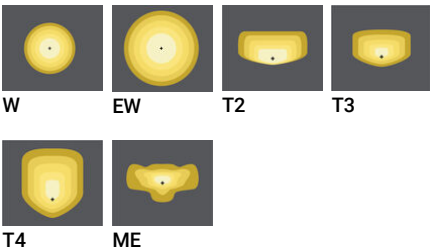

WELLINGTON 1 (WEL-20002)

Luminaire Structure

- Die-cast aluminium housing and frame
- Pre-treated before powder coating ensuring high corrosion resistance
- Single cable entry
- One IP68 connector supplied with 0.2 m of 3x1.0 sqmm outdoor cable
- Stainless steel fasteners in grade 304 with zinc flake coating (ZFC)
- Durable silicone rubber gasket
- Clear toughened glass
- High-efficiency PMMA lens
- Integral control gear
- Driver is to be installed within the pole-head. Please contact the factory for pole compatibility.

Optic

Product colour

Special finishes upon request

WELLINGTON 1 (WEL-20002)

Technical information

Material	Aluminium
Light source	64 LED
Power	75 W
Lumen	8688 - 10340 lm
Efficacy	116 - 138 lm/W
Driver option	Integral control gear
Driver	Constant current (CC)
Input voltage	220-240V 50/60Hz
Optic	W, EW, T2, T3, T4, ME
Optic value	51°x64°, 111°x106°, 116°x37°, 142°x67°, 129°x56°, 142°x43°

5 m - Cylindrical, straight
aluminium pole DIA. 127 mm
APD150127-ASP

6 m - Cylindrical, straight
aluminium pole DIA. 127 mm
APD160127-ASP

DALI Control System
Control-DALI