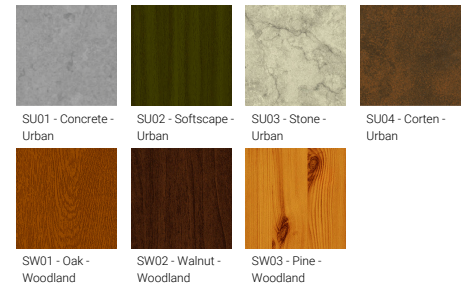

WELLINGTON 1 (WEL-20002)

Luminaire Structure

- Die-cast aluminium housing and frame
- Pre-treated before powder coating ensuring high corrosion resistance
- Single cable entry
- One IP68 connector supplied with 0.2 m of 3x1.0 sqmm outdoor cable
- Stainless steel fasteners in grade 304 with zinc flake coating (ZFC)
- Durable silicone rubber gasket
- Clear toughened glass
- High-efficiency PMMA lens
- Integral control gear
- Driver is to be installed within the pole-head. Please contact the factory for pole compatibility.

Optic

Product colour

Special finishes upon request

WELLINGTON 1 (WEL-20002)

Technical information

Material	Aluminium
Light source	64 LED
Power	75 W
Lumen	8688 - 10340 lm
Efficacy	116 - 138 lm/W
Driver option	Integral control gear
Driver	Constant current (CC)
Input voltage	220-240V 50/60Hz
Optic	W, EW, T2, T3, T4, ME
Optic value	51°x64°, 111°x106°, 116°x37°, 142°x67°, 129°x56°, 142°x43°

CCT / CRI	2700K CRI80, 3000K CRI80, 4000K CRI80
Bug	B2-U2-G1, B2-U2-G2, B3-U2-G2, B4-U2-G1
ULR	<1%
ULOR	<1%
CIE flux code n°3	97, 98, 99
Dimming type	On/Off, 1-10V, DALI
Product colours	Black, Dark Grey, White, Matt Silver, Bronze, Concrete - Urban, Softscape - Urban, Stone - Urban, Corten - Urban, Oak - Woodland, Walnut - Woodland, Pine - Woodland
Weight	14.0 kg
Operating temperature	-20 °C to 50 °C
EPA (m2)	0.070