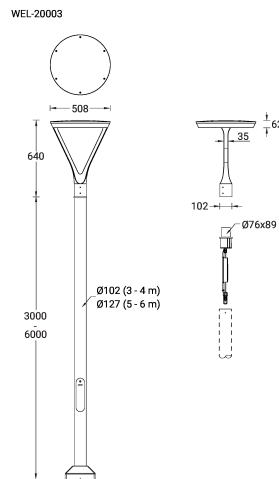

**WELLINGTON 1 (WEL-20003)**

**Luminaire Structure**

- Die-cast aluminium housing and frame
- Pre-treated before powder coating ensuring high corrosion resistance
- Single cable entry
- One IP68 connector supplied with 0.2 m of 3x1.0 sqmm outdoor cable
- Stainless steel fasteners in grade 304 with zinc flake coating (ZFC)
- Durable silicone rubber gasket
- Clear toughened glass
- High-efficiency PMMA lens
- Integral control gear
- Driver is to be installed within the pole-head. Please contact the factory for pole compatibility.

**Optic**

**Product colour**

**Special finishes upon request**

**WELLINGTON 1 (WEL-20003)**

**Technical information**

<b>Material</b>	Aluminium
<b>Light source</b>	64 LED
<b>Power</b>	145 W
<b>Lumen</b>	15475 - 18363 lm
<b>Efficacy</b>	107 - 127 lm/W
<b>Driver option</b>	Integral control gear
<b>Driver</b>	Constant current (CC)
<b>Input voltage</b>	220-240V 50/60Hz
<b>Optic</b>	W, EW, T2, T3, T4, ME
<b>Optic value</b>	51°x64°, 111°x106°, 116°x37°, 142°x67°, 129°x56°, 142°x43°

**WELLINGTON 1 (WEL-20003)****Accessory**

Root mount kit  
**A20491**

Root mount kit  
**A20691**

Circuit breaker box IP44  
**A21291**

3 m - Cylindrical, straight  
aluminium pole DIA. 102 mm  
**APD130102-ASP**

4 m - Cylindrical, straight  
aluminium pole DIA. 102 mm  
**APD140102-ASP**

5 m - Cylindrical, straight  
aluminium pole DIA. 127 mm  
**APD150127-ASP**

6 m - Cylindrical, straight  
aluminium pole DIA. 127 mm  
**APD160127-ASP**