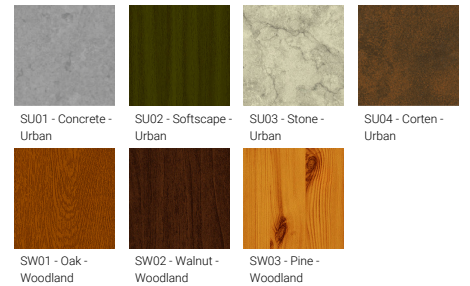

**Optic**

**Product colour**

**Special finishes upon request**

**WELLINGTON 1 (WEL-20003)**

**Technical information**

<b>Material</b>	Aluminium
<b>Light source</b>	64 LED
<b>Power</b>	145 W
<b>Lumen</b>	15475 - 18363 lm
<b>Efficacy</b>	107 - 127 lm/W
<b>Driver option</b>	Integral control gear
<b>Driver</b>	Constant current (CC)
<b>Input voltage</b>	220-240V 50/60Hz
<b>Optic</b>	W, EW, T2, T3, T4, ME
<b>Optic value</b>	51°x64°, 111°x106°, 116°x37°, 142°x67°, 129°x56°, 142°x43°

<b>CCT / CRI</b>	2700K CRI80, 3000K CRI80, 4000K CRI80
<b>Bug</b>	B2-U2-G2, B3-U2-G2, B3-U2-G3, B4-U2-G2, B5-U2-G1
<b>ULR</b>	<1%
<b>ULOR</b>	<1%
<b>CIE flux code n°3</b>	97, 98, 99
<b>Dimming type</b>	On/Off, 1-10V, DALI
<b>Product colours</b>	Black, Dark Grey, White, Matt Silver, Bronze, Concrete - Urban, Softscape - Urban, Stone - Urban, Corten - Urban, Oak - Woodland, Walnut - Woodland, Pine - Woodland
<b>Weight</b>	14.0 kg
<b>Operating temperature</b>	-20 °C to 50 °C
<b>EPA (m2)</b>	0.070