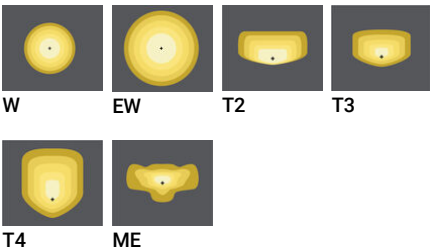

**WELLINGTON 1 (WEL-20003)**

**Luminaire Structure**

- Die-cast aluminium housing and frame
- Pre-treated before powder coating ensuring high corrosion resistance
- Single cable entry
- One IP68 connector supplied with 0.2 m of 3x1.0 sqmm outdoor cable
- Stainless steel fasteners in grade 304 with zinc flake coating (ZFC)
- Durable silicone rubber gasket
- Clear toughened glass
- High-efficiency PMMA lens
- Integral control gear
- Driver is to be installed within the pole-head. Please contact the factory for pole compatibility.

**Optic**

**Product colour**

**Special finishes upon request**

**WELLINGTON 1 (WEL-20003)**

**Technical information**

<b>Material</b>	Aluminium
<b>Light source</b>	64 LED
<b>Power</b>	145 W
<b>Lumen</b>	15475 - 18363 lm
<b>Efficacy</b>	107 - 127 lm/W
<b>Driver option</b>	Integral control gear
<b>Driver</b>	Constant current (CC)
<b>Input voltage</b>	220-240V 50/60Hz
<b>Optic</b>	W, EW, T2, T3, T4, ME
<b>Optic value</b>	51°x64°, 111°x106°, 116°x37°, 142°x67°, 129°x56°, 142°x43°