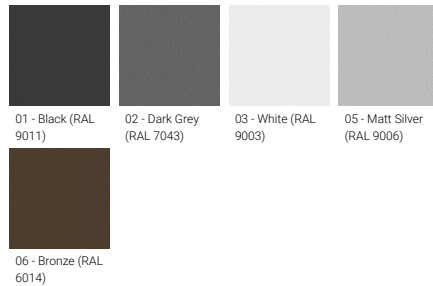

**Optic**

**Product colour**

**Special finishes upon request**

**WELLINGTON 1 (WEL-20003)**

**Technical information**

<b>Material</b>	Aluminium
<b>Light source</b>	64 LED
<b>Power</b>	145 W
<b>Lumen</b>	15475 - 18363 lm
<b>Efficacy</b>	107 - 127 lm/W
<b>Driver option</b>	Integral control gear
<b>Driver</b>	Constant current (CC)
<b>Input voltage</b>	220-240V 50/60Hz
<b>Optic</b>	W, EW, T2, T3, T4, ME
<b>Optic value</b>	51°x64°, 111°x106°, 116°x37°, 142°x67°, 129°x56°, 142°x43°

<b>CCT / CRI</b>	2700K CRI80, 3000K CRI80, 4000K CRI80
<b>Bug</b>	B2-U2-G2, B3-U2-G2, B3-U2-G3, B4-U2-G2, B5-U2-G1
<b>ULR</b>	<1%
<b>ULOR</b>	<1%
<b>CIE flux code n°3</b>	97, 98, 99
<b>Dimming type</b>	On/Off, 1-10V, DALI
<b>Product colours</b>	Black, Dark Grey, White, Matt Silver, Bronze, Concrete - Urban, Softscape - Urban, Stone - Urban, Corten - Urban, Oak - Woodland, Walnut - Woodland, Pine - Woodland
<b>Weight</b>	14.0 kg
<b>Operating temperature</b>	-20 °C to 50 °C
<b>EPA (m2)</b>	0.070