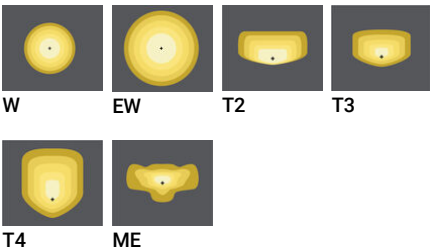

WELLINGTON 1 (WEL-20001)

Luminaire Structure

- Die-cast aluminium housing and frame
- Pre-treated before powder coating ensuring high corrosion resistance
- Single cable entry
- One IP68 connector supplied with 0.2 m of 3x1.0 sqmm outdoor cable
- Stainless steel fasteners in grade 304 with zinc flake coating (ZFC)
- Durable silicone rubber gasket
- Clear toughened glass
- High-efficiency PMMA lens
- Integral control gear
- Driver is to be installed within the pole-head. Please contact the factory for pole compatibility.

Optic

Product colour

Special finishes upon request

WELLINGTON 1 (WEL-20001)

Technical information

Material	Aluminium
Light source	64 LED
Power	39 W
Lumen	4460 - 5323 lm
Efficacy	114 - 136 lm/W
Driver option	Integral control gear
Driver	Constant current (CC)
Input voltage	220-240V 50/60Hz
Optic	W, EW, T2, T3, T4, ME
Optic value	51°x64°, 111°x106°, 116°x37°, 142°x67°, 129°x56°, 142°x43°

5 m - Cylindrical, straight
aluminium pole DIA. 127 mm
APD150127-ASP

6 m - Cylindrical, straight
aluminium pole DIA. 127 mm
APD160127-ASP

DALI Control System
Control-DALI