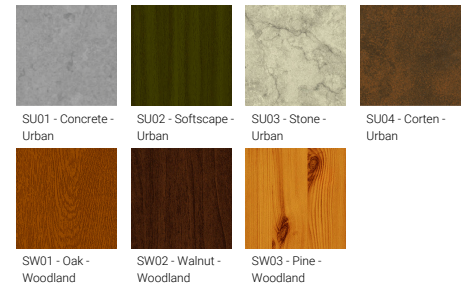

WELLINGTON 1 (WEL-20001)

Luminaire Structure

- Die-cast aluminium housing and frame
- Pre-treated before powder coating ensuring high corrosion resistance
- Single cable entry
- One IP68 connector supplied with 0.2 m of 3x1.0 sqmm outdoor cable
- Stainless steel fasteners in grade 304 with zinc flake coating (ZFC)
- Durable silicone rubber gasket
- Clear toughened glass
- High-efficiency PMMA lens
- Integral control gear
- Driver is to be installed within the pole-head. Please contact the factory for pole compatibility.

Optic

Product colour

Special finishes upon request

WELLINGTON 1 (WEL-20001)

Technical information

Material	Aluminium
Light source	64 LED
Power	39 W
Lumen	4460 - 5323 lm
Efficacy	114 - 136 lm/W
Driver option	Integral control gear
Driver	Constant current (CC)
Input voltage	220-240V 50/60Hz
Optic	W, EW, T2, T3, T4, ME
Optic value	51°x64°, 111°x106°, 116°x37°, 142°x67°, 129°x56°, 142°x43°

CCT / CRI	2700K CRI80, 3000K CRI80, 4000K CRI80
Bug	B1-U1-G1, B1-U2-G1, B2-U1-G0, B2-U1-G1, B3-U2-G0
ULR	<1%
ULOR	<1%
CIE flux code n°3	97, 98, 99
Dimming type	On/Off, 1-10V, DALI
Product colours	Black, Dark Grey, White, Matt Silver, Bronze, Concrete - Urban, Softscape - Urban, Stone - Urban, Corten - Urban, Oak - Woodland, Walnut - Woodland, Pine - Woodland
Weight	14.0 kg
Operating temperature	-20 °C to 50 °C
EPA (m2)	0.070