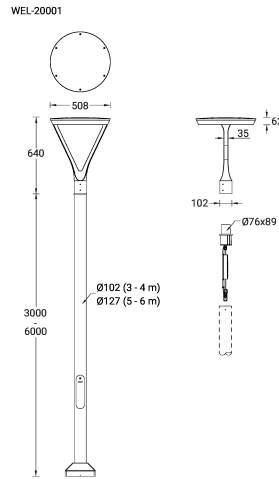

WELLINGTON 1 (WEL-20001)

Luminaire Structure

- Die-cast aluminium housing and frame
- Pre-treated before powder coating ensuring high corrosion resistance
- Single cable entry
- One IP68 connector supplied with 0.2 m of 3x1.0 sqmm outdoor cable
- Stainless steel fasteners in grade 304 with zinc flake coating (ZFC)
- Durable silicone rubber gasket
- Clear toughened glass
- High-efficiency PMMA lens
- Integral control gear
- Driver is to be installed within the pole-head. Please contact the factory for pole compatibility.

Optic

Product colour

Special finishes upon request

WELLINGTON 1 (WEL-20001)

Technical information

Material	Aluminium
Light source	64 LED
Power	39 W
Lumen	4460 - 5323 lm
Efficacy	114 - 136 lm/W
Driver option	Integral control gear
Driver	Constant current (CC)
Input voltage	220-240V 50/60Hz
Optic	W, EW, T2, T3, T4, ME
Optic value	51°x64°, 111°x106°, 116°x37°, 142°x67°, 129°x56°, 142°x43°

WELLINGTON 1 (WEL-20001)**Accessory**

Root mount kit
A20491

Root mount kit
A20691

Circuit breaker box IP44
A21291

3 m - Cylindrical, straight
aluminium pole DIA. 102 mm
APD130102-ASP

4 m - Cylindrical, straight
aluminium pole DIA. 102 mm
APD140102-ASP

5 m - Cylindrical, straight
aluminium pole DIA. 127 mm
APD150127-ASP

6 m - Cylindrical, straight
aluminium pole DIA. 127 mm
APD160127-ASP

DALI Control System
Control-DALI