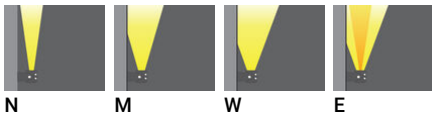

**INFINITE 1 (INF-30004)****Product description**

Extra clear - Without remote driver - Constant voltage (CV) 24 V - 25 x 25 x 800 mm

**Luminaire Structure**

- 6063 High density extruded aluminium alloy
- Adjustable stainless steel bracket
- Two cable entries for through wiring
- Two IP68 connectors supplied with 2x0.3 m of 2x0.5 sqmm outdoor cable
- Extra clear polyurethane encapsulated
- Remote driver (not included)

**Optic**

N M W E

**Product colour**

01 - Black (RAL 9011)    02 - Dark Grey (RAL 7043)    03 - White (RAL 9003)    05 - Matt Silver (RAL 9006)

06 - Bronze (RAL 6014)

**INFINITE 1 (INF-30004)**

**Technical information**

<b>Product colours</b>	Black, Dark Grey, White, Matt Silver, Bronze
<b>Weight</b>	0.58 kg
<b>Operating temperature</b>	-20 °C to 50 °C
<b>Cable</b>	Two IP68 connectors supplied with 2x0.3 m of 2x0.5 sqmm outdoor cable
<b>Through wiring</b>	Two cable entries for through wiring
<b>Lens / Reflector / Optic</b>	Extra clear polyurethane encapsulated