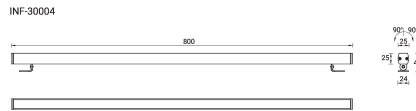

**INFINITE 1 (INF-30004)****Product description**

Extra clear - Without remote driver - Constant voltage (CV) 24 V - 25 x 25 x 800 mm

**Luminaire Structure**

- 6063 High density extruded aluminium alloy
- Adjustable stainless steel bracket
- Two cable entries for through wiring
- Two IP68 connectors supplied with 2x0.3 m of 2x0.5 sqmm outdoor cable
- Extra clear polyurethane encapsulated
- Remote driver (not included)

**Optic**

N M W E

**Product colour**

01 - Black (RAL 9011)    02 - Dark Grey (RAL 7043)    03 - White (RAL 9003)    05 - Matt Silver (RAL 9006)

06 - Bronze (RAL 6014)

**INFINITE 1 (INF-30004)**

**Technical information**

<b>Material</b>	Aluminium
<b>Light source</b>	20 LED
<b>Power</b>	19.2 W
<b>Lumen</b>	634 - 806 lm
<b>Efficacy</b>	33 - 42 lm/W
<b>Driver option</b>	Remote driver (not included)

<b>Driver</b>	Constant voltage (CV)
<b>Input voltage</b>	24 VDC
<b>Optic</b>	N, M, W, E
<b>Optic value</b>	15°, 30°, 40°, 15°X50°
<b>CCT / CRI</b>	2700K CRI90, 3000K CRI90, 4000K CRI90
<b>Dimming type</b>	On/Off

<b>Product colours</b>	Black, Dark Grey, White, Matt Silver, Bronze
<b>Weight</b>	0.58 kg
<b>Operating temperature</b>	-20 °C to 50 °C
<b>Cable</b>	Two IP68 connectors supplied with 2x0.3 m of 2x0.5 sqmm outdoor cable
<b>Through wiring</b>	Two cable entries for through wiring
<b>Lens / Reflector / Optic</b>	Extra clear polyurethane encapsulated