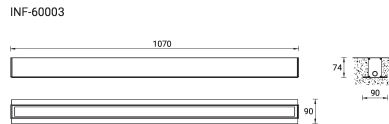

INFINITE 4 (INF-60003)**Product description**

Extra clear - Without remote driver - Constant voltage (CV) 24 V - 40 x 40 x 1070 mm

**Luminaire Structure**

- 6063 High density extruded aluminium alloy
- Two cable entries for through wiring
- Two IP68 connectors supplied with 2x0.3 m of 2x0.5 sqmm outdoor cable
- Extra clear polyurethane encapsulated
- Remote driver (not included)

Optic**Product colour**

INFINITE 4 (INF-60003)

Technical information

Material	Aluminium
Light source	30 LED
Power	36 W
Lumen	2484 - 2664 lm
Efficacy	69 - 74 lm/W
Driver option	Remote driver (not included)

Driver	Constant voltage (CV)
Input voltage	24 Vdc
Optic	N, M, W, E
Optic value	12°, 25°, 42°, 10x40°
CCT / CRI	2700K CRI90, 3000K CRI90
Dimming type	On/Off

Product colours	Black, Dark Grey, White, Matt Silver, Bronze
Weight	1.12 kg
Operating temperature	-20 °C to 50 °C
Cable	Two IP68 connectors supplied with 2x0.3 m of 2x0.5 sqmm outdoor cable
Through wiring	Two cable entries for through wiring
Lens / Reflector / Optic	Extra clear polyurethane encapsulated