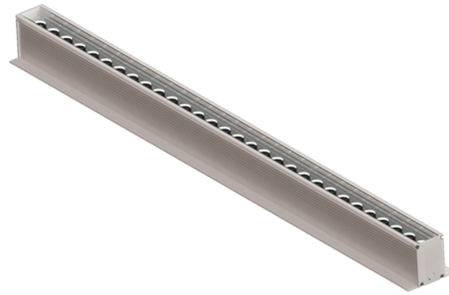

INFINITE 4 (INF-60003)**Product description**

Extra clear - Without remote driver - Constant voltage (CV) 24 V - 40 x 40 x 1070 mm

**Luminaire Structure**

- 6063 High density extruded aluminium alloy
- Two cable entries for through wiring
- Two IP68 connectors supplied with 2x0.3 m of 2x0.5 sqmm outdoor cable
- Extra clear polyurethane encapsulated
- Remote driver (not included)

Optic**Product colour**

INFINITE 4 (INF-60003)

Technical information

Material	Aluminium
Light source	30 LED
Power	36 W
Lumen	2484 - 2664 lm
Efficacy	69 - 74 lm/W
Driver option	Remote driver (not included)

Driver	Constant voltage (CV)
Input voltage	24 Vdc
Optic	N, M, W, E
Optic value	12°, 25°, 42°, 10x40°
CCT / CRI	2700K CRI90, 3000K CRI90
Dimming type	On/Off

Product colours	Black, Dark Grey, White, Matt Silver, Bronze
Weight	1.12 kg
Operating temperature	-20 °C to 50 °C
Cable	Two IP68 connectors supplied with 2x0.3 m of 2x0.5 sqmm outdoor cable
Through wiring	Two cable entries for through wiring
Lens / Reflector / Optic	Extra clear polyurethane encapsulated