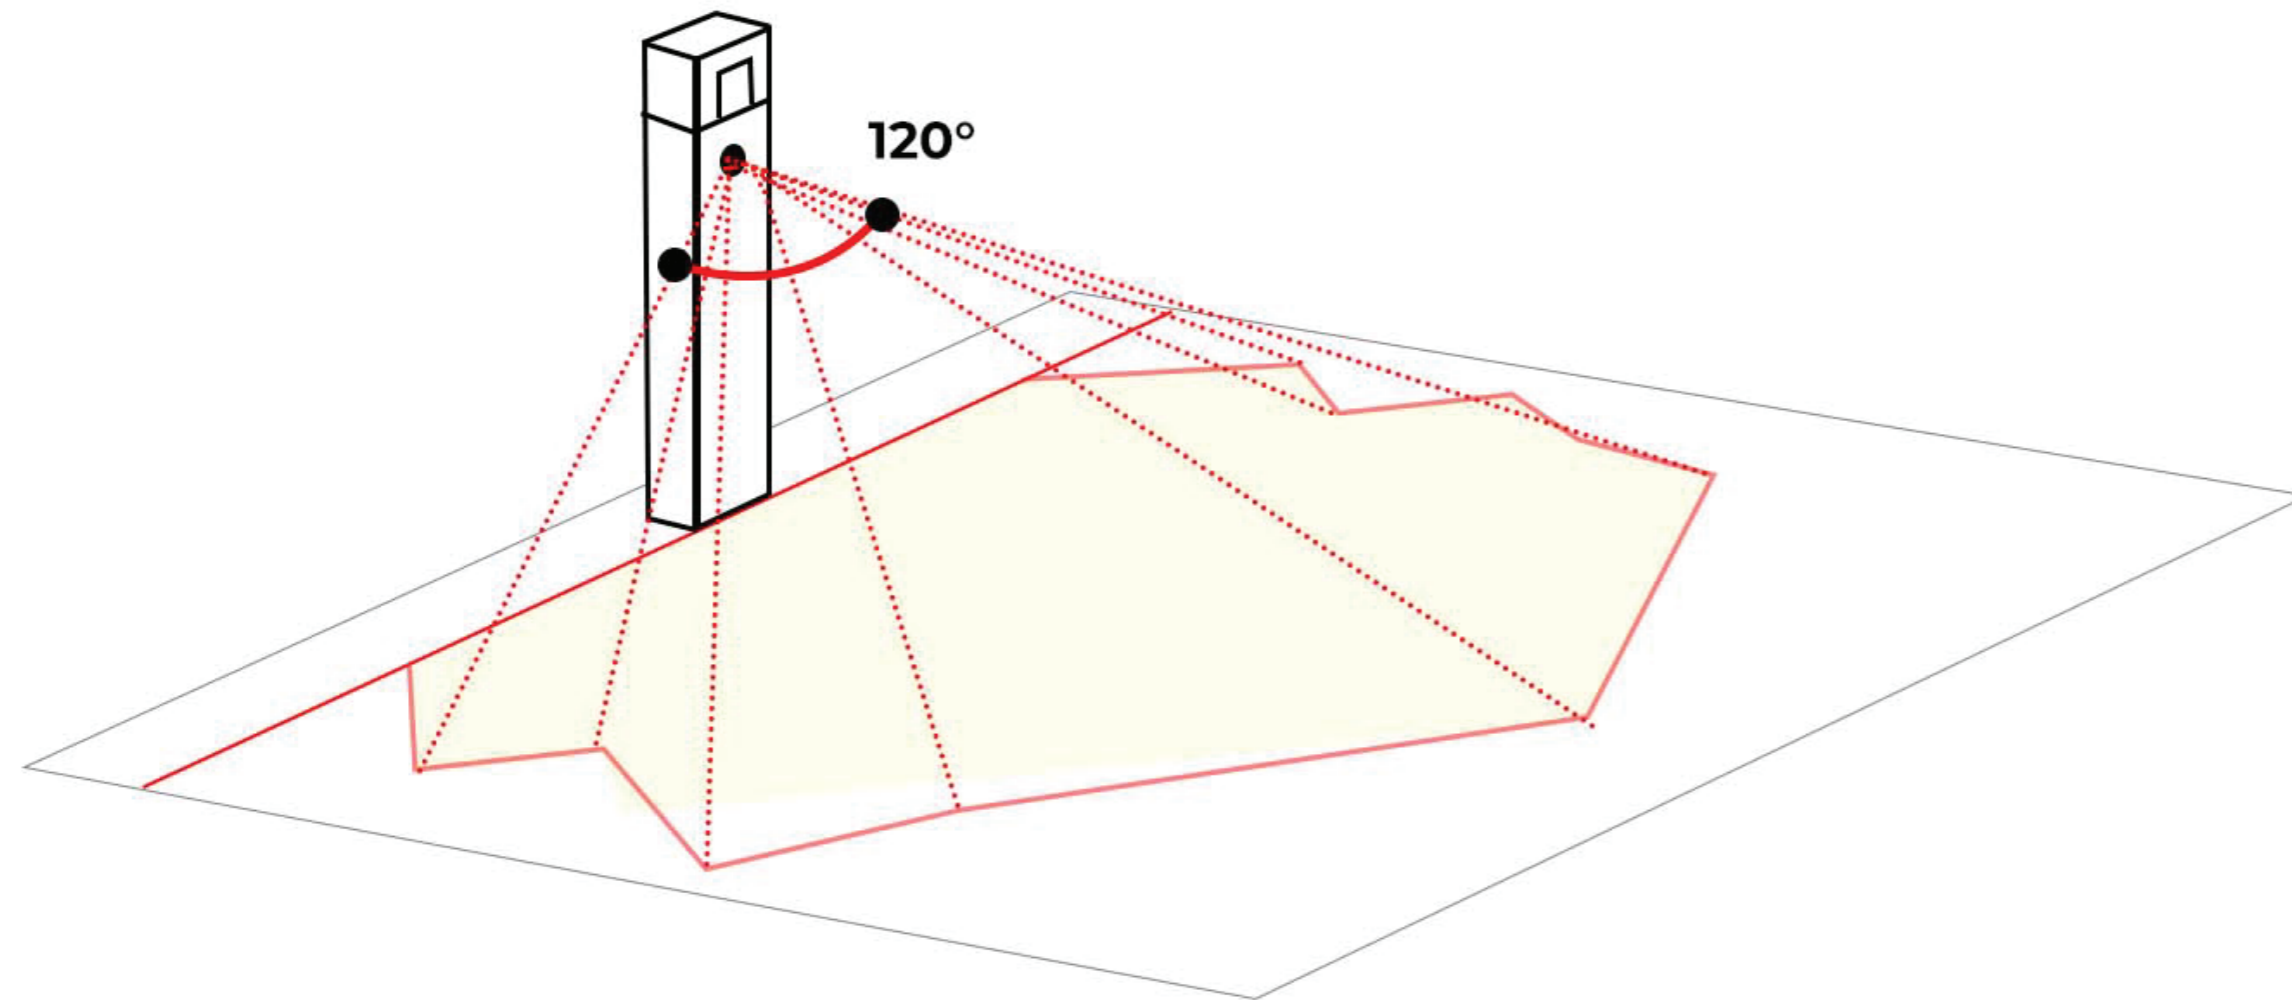

AUGUSTA

Adjustable sensor (10 - 150 seconds)

120° sensitivity

Sensor detection area: 6 - 9 m

AUG-10061