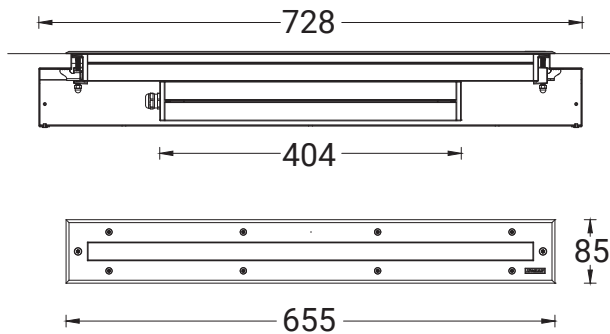

LIGHTALK 1

LA-60001

Mounting detail