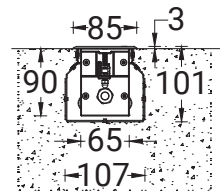

LIGHTALK 1

LA-60001

Mounting detail