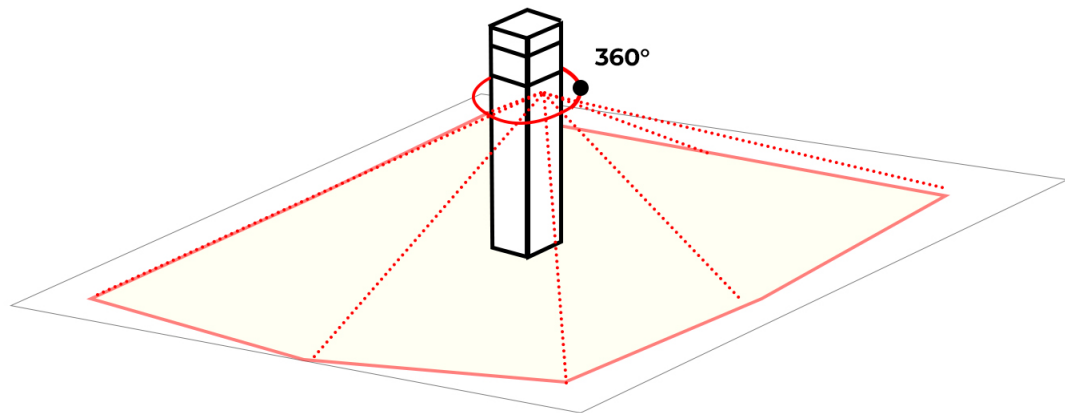

## LIGHTSOFT

Adjustable sensor ( 10 - 150 seconds )

360° sensitivity

Sensor detection area: 7 - 10 m

## LH-10821