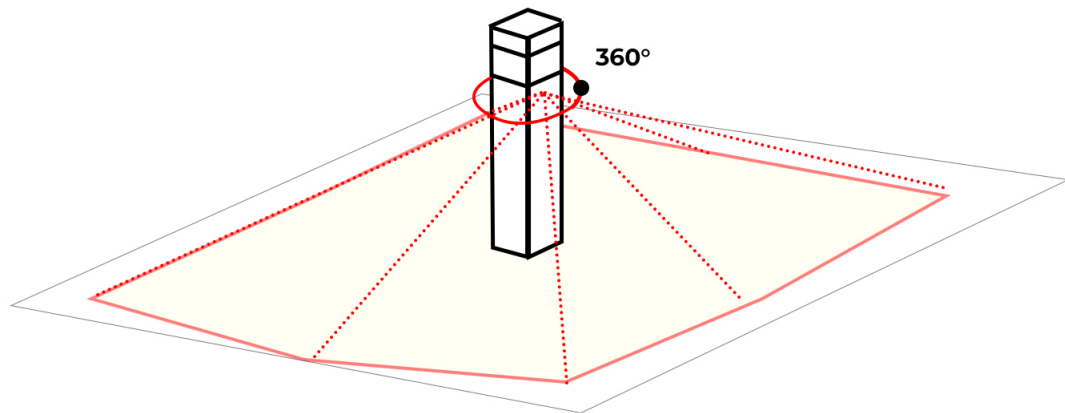

LIGHTSOFT

Adjustable sensor (10 - 150 seconds)

360° sensitivity

Sensor detection area: 7 - 10 m

LH-10822