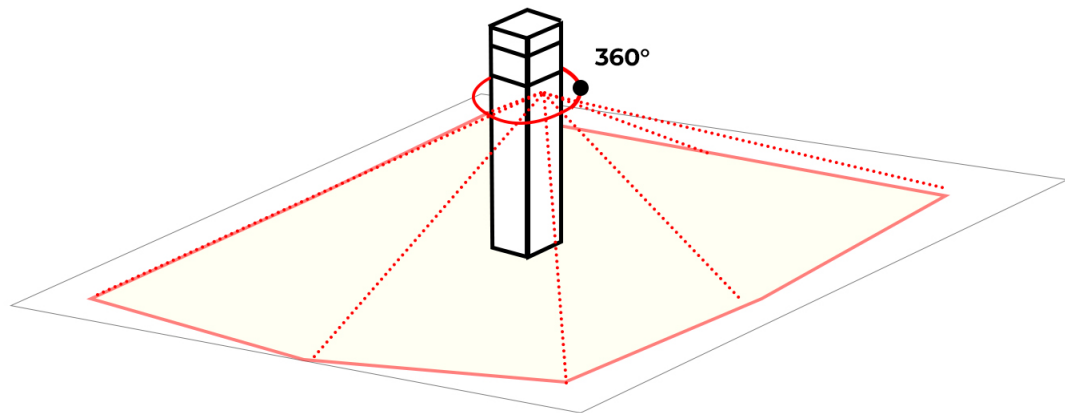

LIGHTSOFT

Adjustable sensor (10 - 150 seconds)

360° sensitivity

Sensor detection area: 7 - 10 m

LH-10823