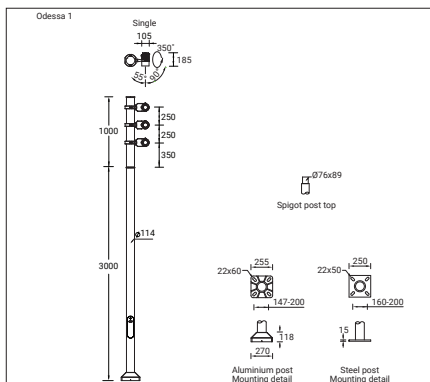

ODESSA 1 OD-21001

Luminaire Structure

- Aluminium die-cast with colour powder coating
- LED optical reflector
- Cable gland entries on luminaire and gear box
- Stainless steel fasteners in grade 316
- Durable silicone rubber gasket
- Clear toughened glass
- The maximum wind load resistance is 140 km/hrs.

Light Symbol

Product colors

Product description

3 projectors - 1 side

Technical information

Lamp	3 x 1 COB
Weight	7.3 kg
EEC	A++
Material	Aluminium
Optic	M 23° W 32° VW 43°
Colour	3000K, 4000K
Dimming type	1-10V, DALI, On/Off