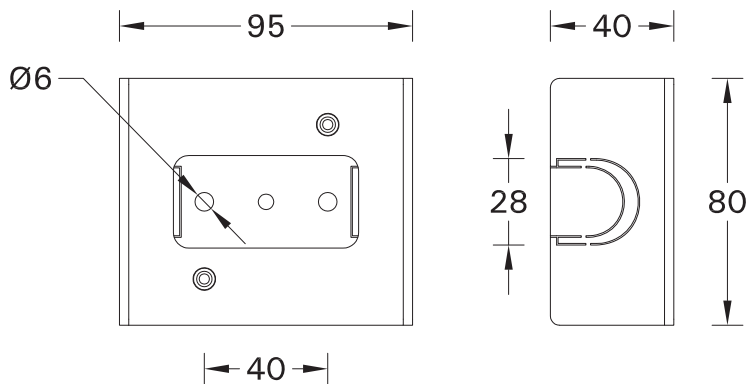

SCE-GINO-1

Screw M4(2 pcs.) is included for installation luminaire