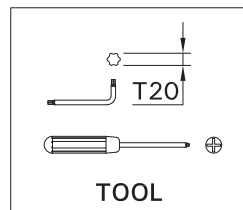

SCE-GINO-1

Screw M4(2 pcs.) is included for installation luminaire