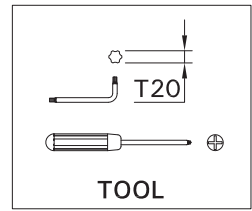

SCE-MARVIK-1

Screw M4(2 pcs.) is included
for installation luminaire