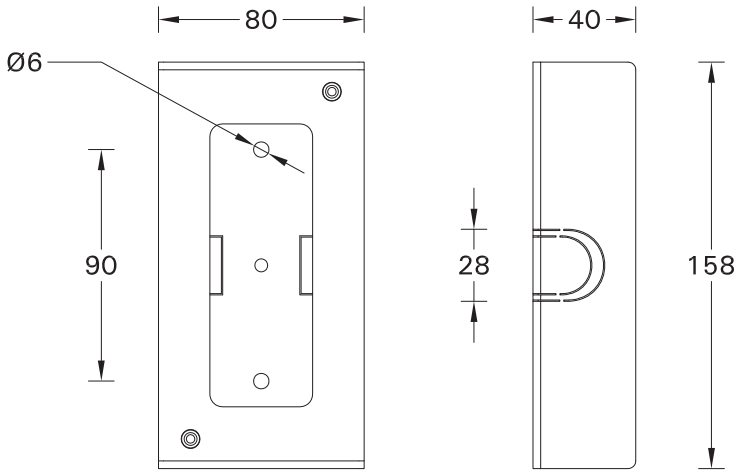

SCE-MARVIK-1

Screw M4(2 pcs.) is included
for installation luminaire