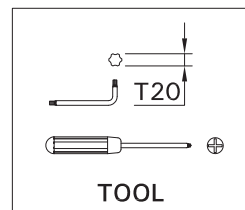

SCE-MARVIK-4

Screw M4(2 pcs.) is included for installation luminaire