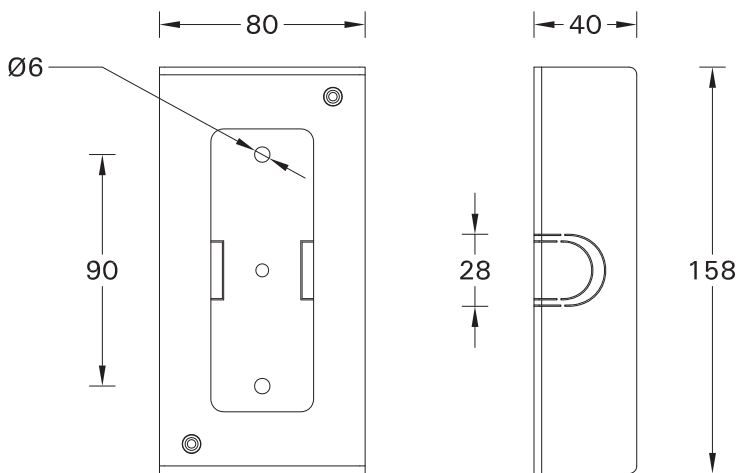

SCE-MARVIK-4

Screw M4(2 pcs.) is included for installation luminaire