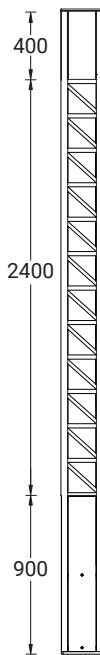

VANCOUVER 10

VA-20071

Mounting detail