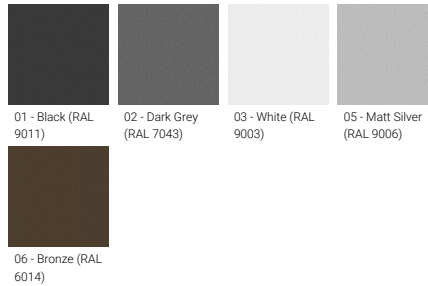

LEGEND 1 (LE-40741-A)

Product description

With recessing box - Aluminium frame - IK08

Luminaire Structure

- Available with interchangeable aluminium or stainless steel grade 316 frames
- Die-cast aluminium housing
- Pre-treated before powder coating ensuring high corrosion resistance
- Two cable entries for through wiring
- Stainless steel fasteners in grade 304 with zinc flake coating (ZFC)
- Durable silicone rubber gasket
- Opal high-efficiency PMMA diffuser
- Integral control gear

Optic

G

Product colour

Special finishes upon request

LEGEND 1 (LE-40741-A)

Technical information

Material	Aluminium
Light source	60 LED
Power	14 W
Lumen	1135 - 1194 lm
Efficacy	81 - 85 lm/W
Driver option	Integral control gear
Driver	Constant current (CC)
Input voltage	220-240V 50/60Hz

Optic	G
Optic value	98°x106°
CCT / CRI	3000K CRI80, 4000K CRI80
Bug	B1-U3-G1
ULR	49%
ULOR	49%
CIE flux code n°3	65
Dimming type	On/Off, 1-10V, DALI

Product colours	Black, Dark Grey, White, Matt Silver, Bronze, Concrete - Urban, Softscape - Urban, Stone - Urban, Corten - Urban, Oak - Woodland, Walnut - Woodland, Pine - Woodland
Weight	2.3 kg
Operating temperature	-20 °C to 50 °C
Through wiring	Two cable entries for through wiring
Lens / Reflector / Optic	Opal high-efficiency PMMA diffuser
Variants (On/Off, 1-10V, DALI)	Compatible with EN/ IEC 60598-2-22: Suitable for emergency installations as central supply, non-maintained (Z0)