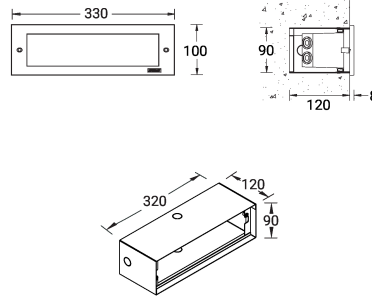

LEGEND 1 (LE-40741-A)

Technical information

Material	Aluminium
Light source	60 LED
Power	14 W
Lumen	1135 - 1194 lm
Efficacy	81 - 85 lm/W
Driver option	Integral control gear
Driver	Constant current (CC)
Input voltage	220-240V 50/60Hz

Optic	G
Optic value	98°x106°
CCT / CRI	3000K CRI80, 4000K CRI80
Bug	B1-U3-G1
ULR	49%
ULOR	49%
CIE flux code n°3	65
Dimming type	On/Off, 1-10V, DALI

Product colours	Black, Dark Grey, White, Matt Silver, Bronze, Concrete - Urban, Softscape - Urban, Stone - Urban, Corten - Urban, Oak - Woodland, Walnut - Woodland, Pine - Woodland
Weight	2.3 kg
Operating temperature	-20 °C to 50 °C
Through wiring	Two cable entries for through wiring
Lens / Reflector / Optic	Opal high-efficiency PMMA diffuser
Variants (On/Off, 1-10V, DALI)	Compatible with EN/ IEC 60598-2-22: Suitable for emergency installations as central supply, non-maintained (Z0)

LE-40741-A