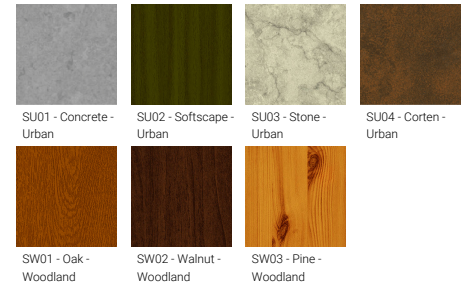

Optic

G

Product colour

Special finishes upon request

LEGEND 1 (LE-40741-A)

Technical information

Material	Aluminium
Light source	60 LED
Power	14 W
Lumen	1135 - 1194 lm
Efficacy	81 - 85 lm/W
Driver option	Integral control gear
Driver	Constant current (CC)
Input voltage	220-240V 50/60Hz

Optic	G
Optic value	98°x106°
CCT / CRI	3000K CRI80, 4000K CRI80
Bug	B1-U3-G1
ULR	49%
ULOR	49%
CIE flux code n°3	65
Dimming type	On/Off, 1-10V, DALI

Product colours	Black, Dark Grey, White, Matt Silver, Bronze, Concrete - Urban, Softscape - Urban, Stone - Urban, Corten - Urban, Oak - Woodland, Walnut - Woodland, Pine - Woodland
Weight	2.3 kg
Operating temperature	-20 °C to 50 °C
Through wiring	Two cable entries for through wiring
Lens / Reflector / Optic	Opal high-efficiency PMMA diffuser
Variants (On/Off, 1-10V, DALI)	Compatible with EN/ IEC 60598-2-22: Suitable for emergency installations as central supply, non-maintained (Z0)