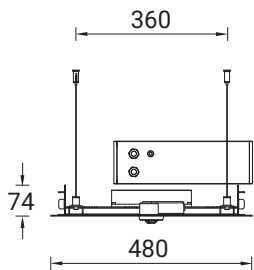

PWV-80002-1MS

POWERSVISION

Adjustable sensor (30 seconds – 30 minutes)

360° Sensitivity

Sensor detection area: 12.2 m

Mounting height: 6.1 m