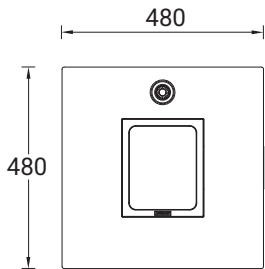

PWV-80002-1MS

POWERSVISION

Adjustable sensor (30 seconds – 30 minutes)

360° Sensitivity

Sensor detection area: 12.2 m

Mounting height: 6.1 m