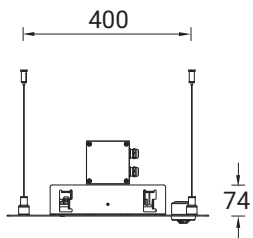

PWV-80002-1MS

POWERSVISION

Adjustable sensor (30 seconds – 30 minutes)

360° Sensitivity

Sensor detection area: 12.2 m

Mounting height: 6.1 m