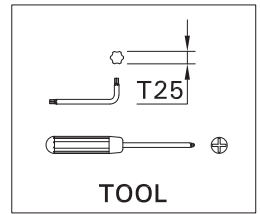

# SCE-ABACUS-1

Screw M5(2 pcs.) is included for installation luminaire