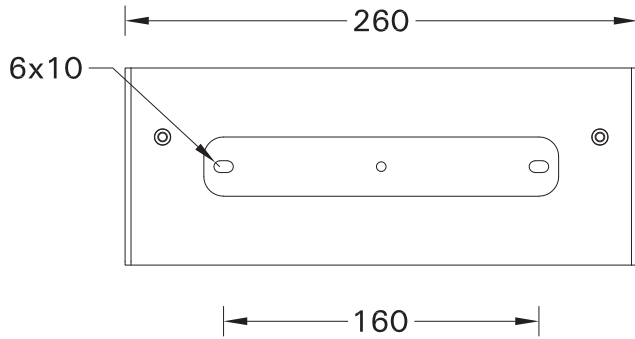

# SCE-ABACUS-1

Screw M5(2 pcs.) is included for installation luminaire