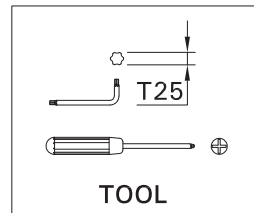

SCE-ABACUS-3

Screw M5(4 pcs.) is included for installation luminaire