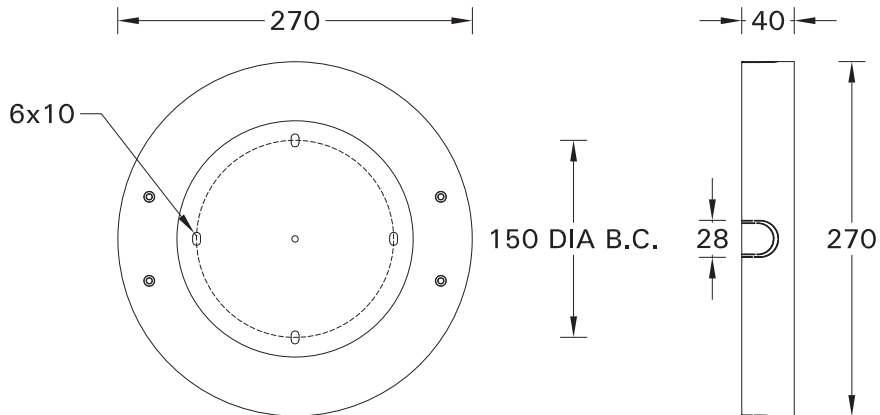

SCE-ABACUS-3

Screw M5(4 pcs.) is included for installation luminaire