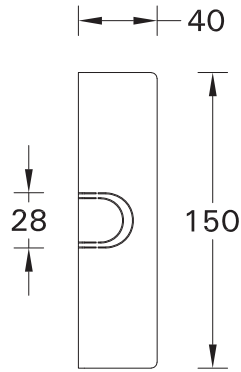

SCE-ABACUS-6

Screw M4(2 pcs.) is included for installation luminaire