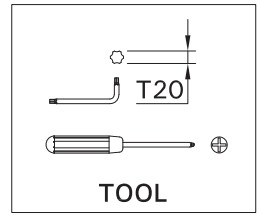

SCE-ABACUS-6

Screw M4(2 pcs.) is included for installation luminaire