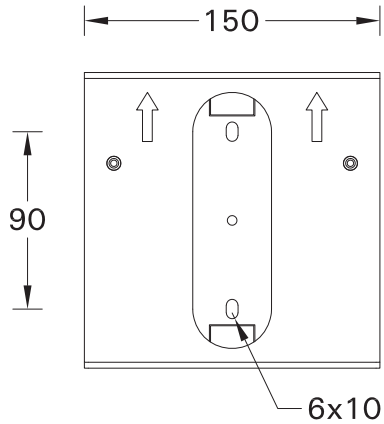

SCE-ABACUS-6

Screw M4(2 pcs.) is included for installation luminaire