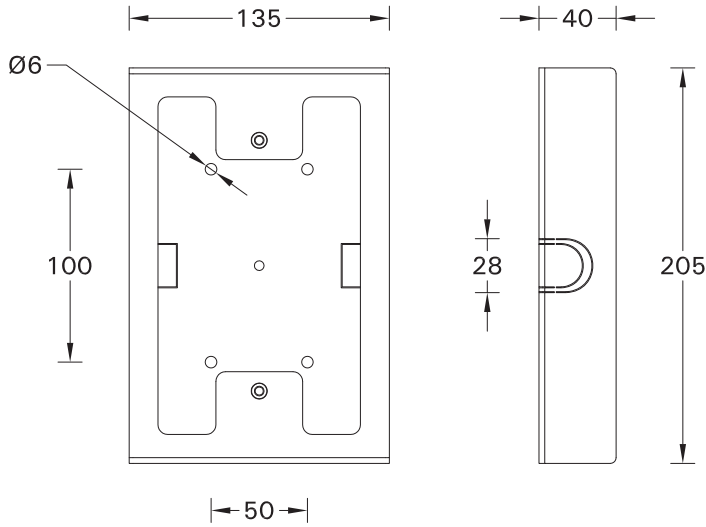

SCE-JET-33

Screw M5(2 pcs.) is included for installation luminaire