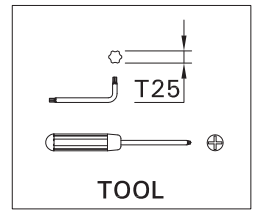

SCE-JET-33

Screw M5(2 pcs.) is included for installation luminaire