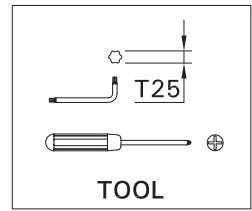

# SCE-JET-37

Screw M5(2 pcs.) is included for installation luminaire