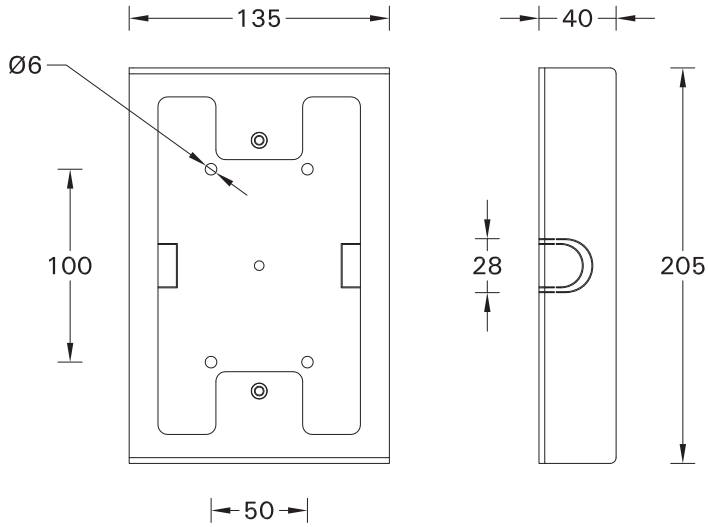

# SCE-JET-37

Screw M5(2 pcs.) is included for installation luminaire