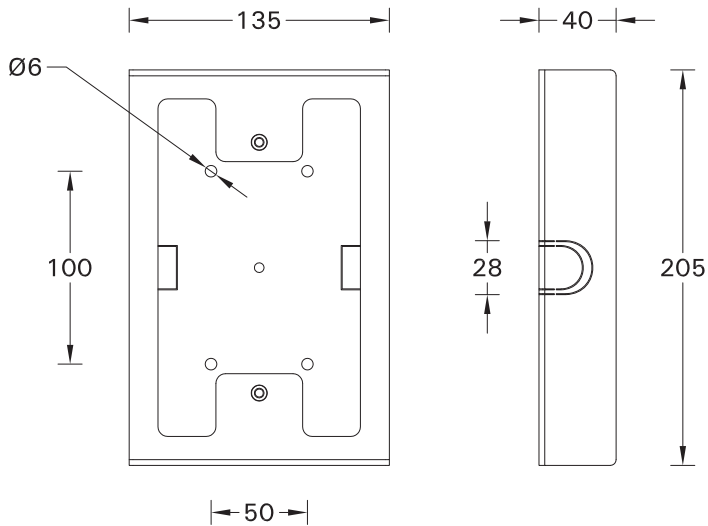

# SCE-JET-38

Screw M5(2 pcs.) is included for installation luminaire