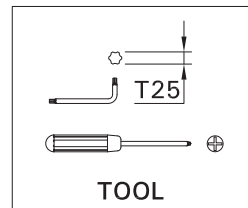

# SCE-JET-38

Screw M5(2 pcs.) is included for installation luminaire