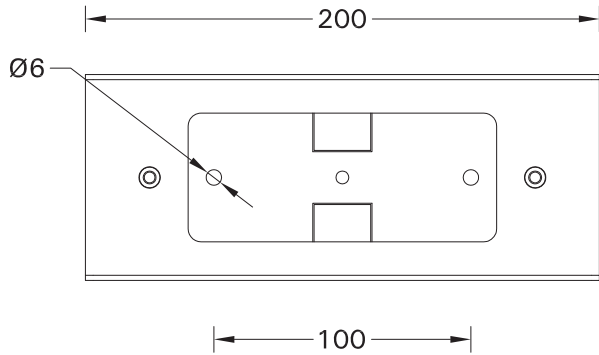

# SCE-LEEDS-3

TOOL

Screw M5(2 pcs.) is included for installation luminaire