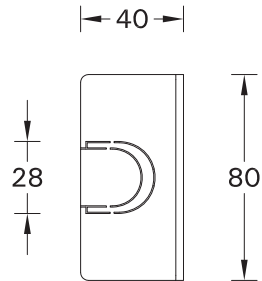

# SCE-LEEDS-3

TOOL

Screw M5(2 pcs.) is included for installation luminaire