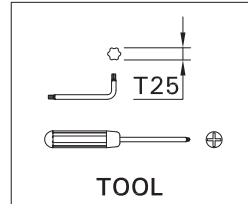

# SCE-LEEDS-3

TOOL

Screw M5(2 pcs.) is included for installation luminaire