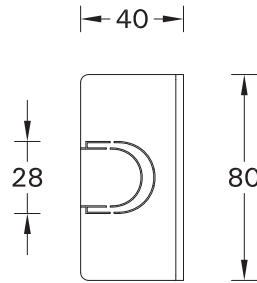

SCE-LEEDS-4

Screw M5(2 pcs.) is included
for installation luminaire