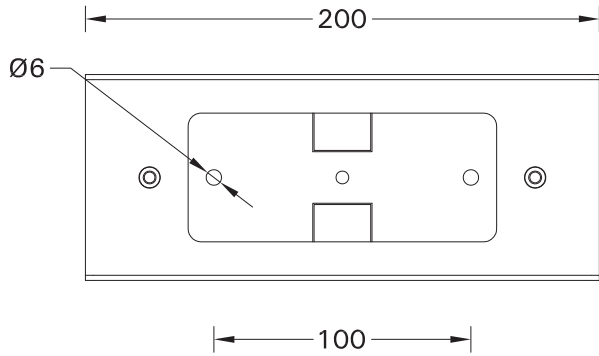

SCE-LEEDS-4

Screw M5(2 pcs.) is included
for installation luminaire