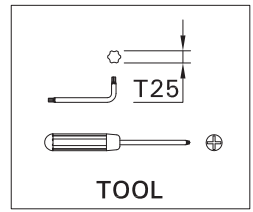

SCE-LEEDS-4

Screw M5(2 pcs.) is included
for installation luminaire