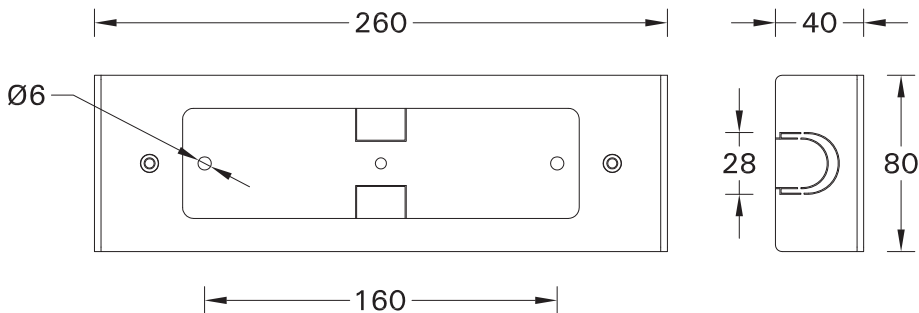

SCE-LEEDS-6

Screw M5(2 pcs.) is included
for installation luminaire

1

Torque : 3.0 Nm

MAIN CABLE
POWER SUPPLY