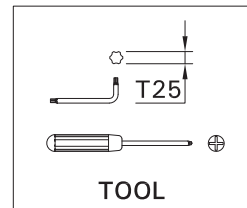

SCE-LEEDS-6

Screw M5(2 pcs.) is included
for installation luminaire

1

Torque : 3.0 Nm

MAIN CABLE
POWER SUPPLY