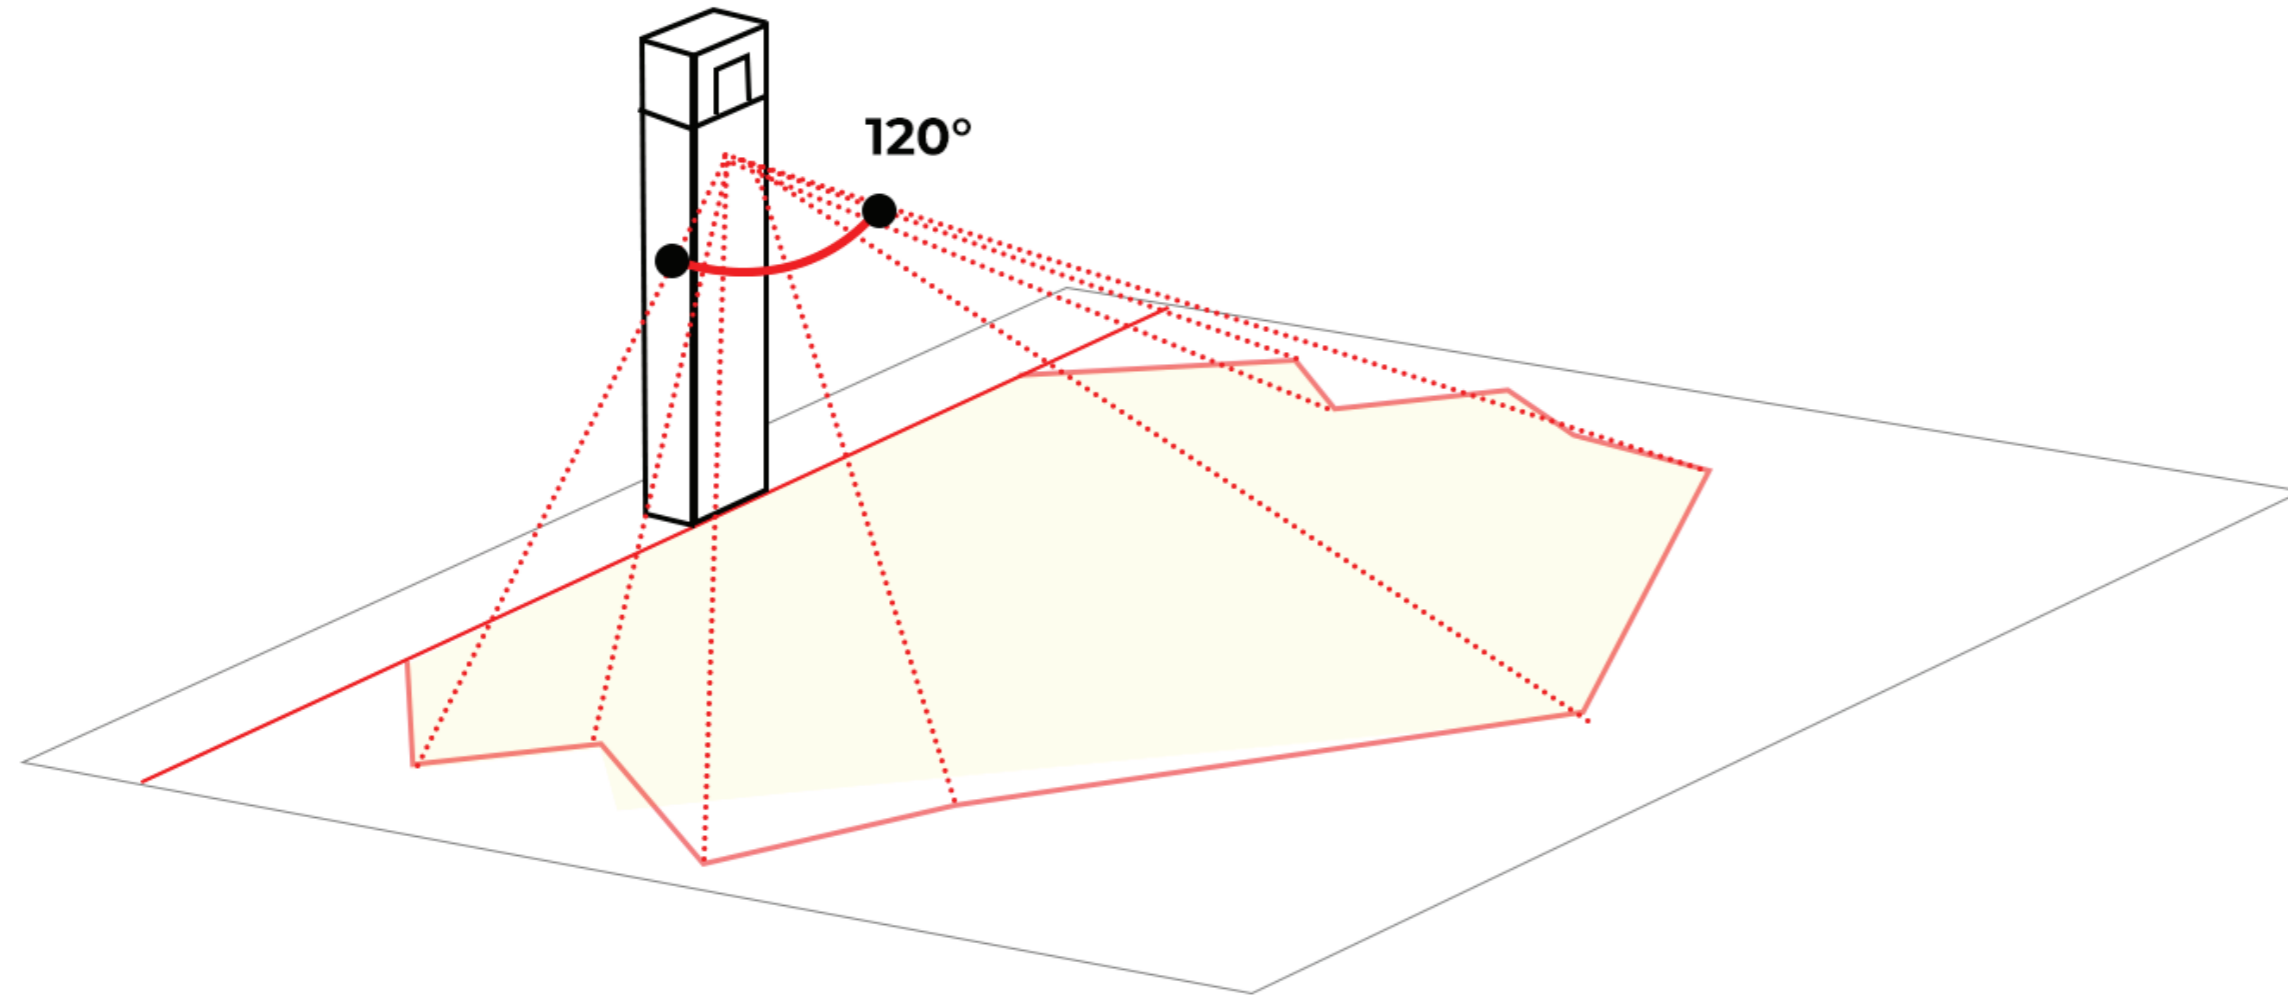

AUGUSTA

Adjustable sensor (10 - 150 seconds)

120° sensitivity

Sensor detection area: 6 - 9 m

AUG-10051