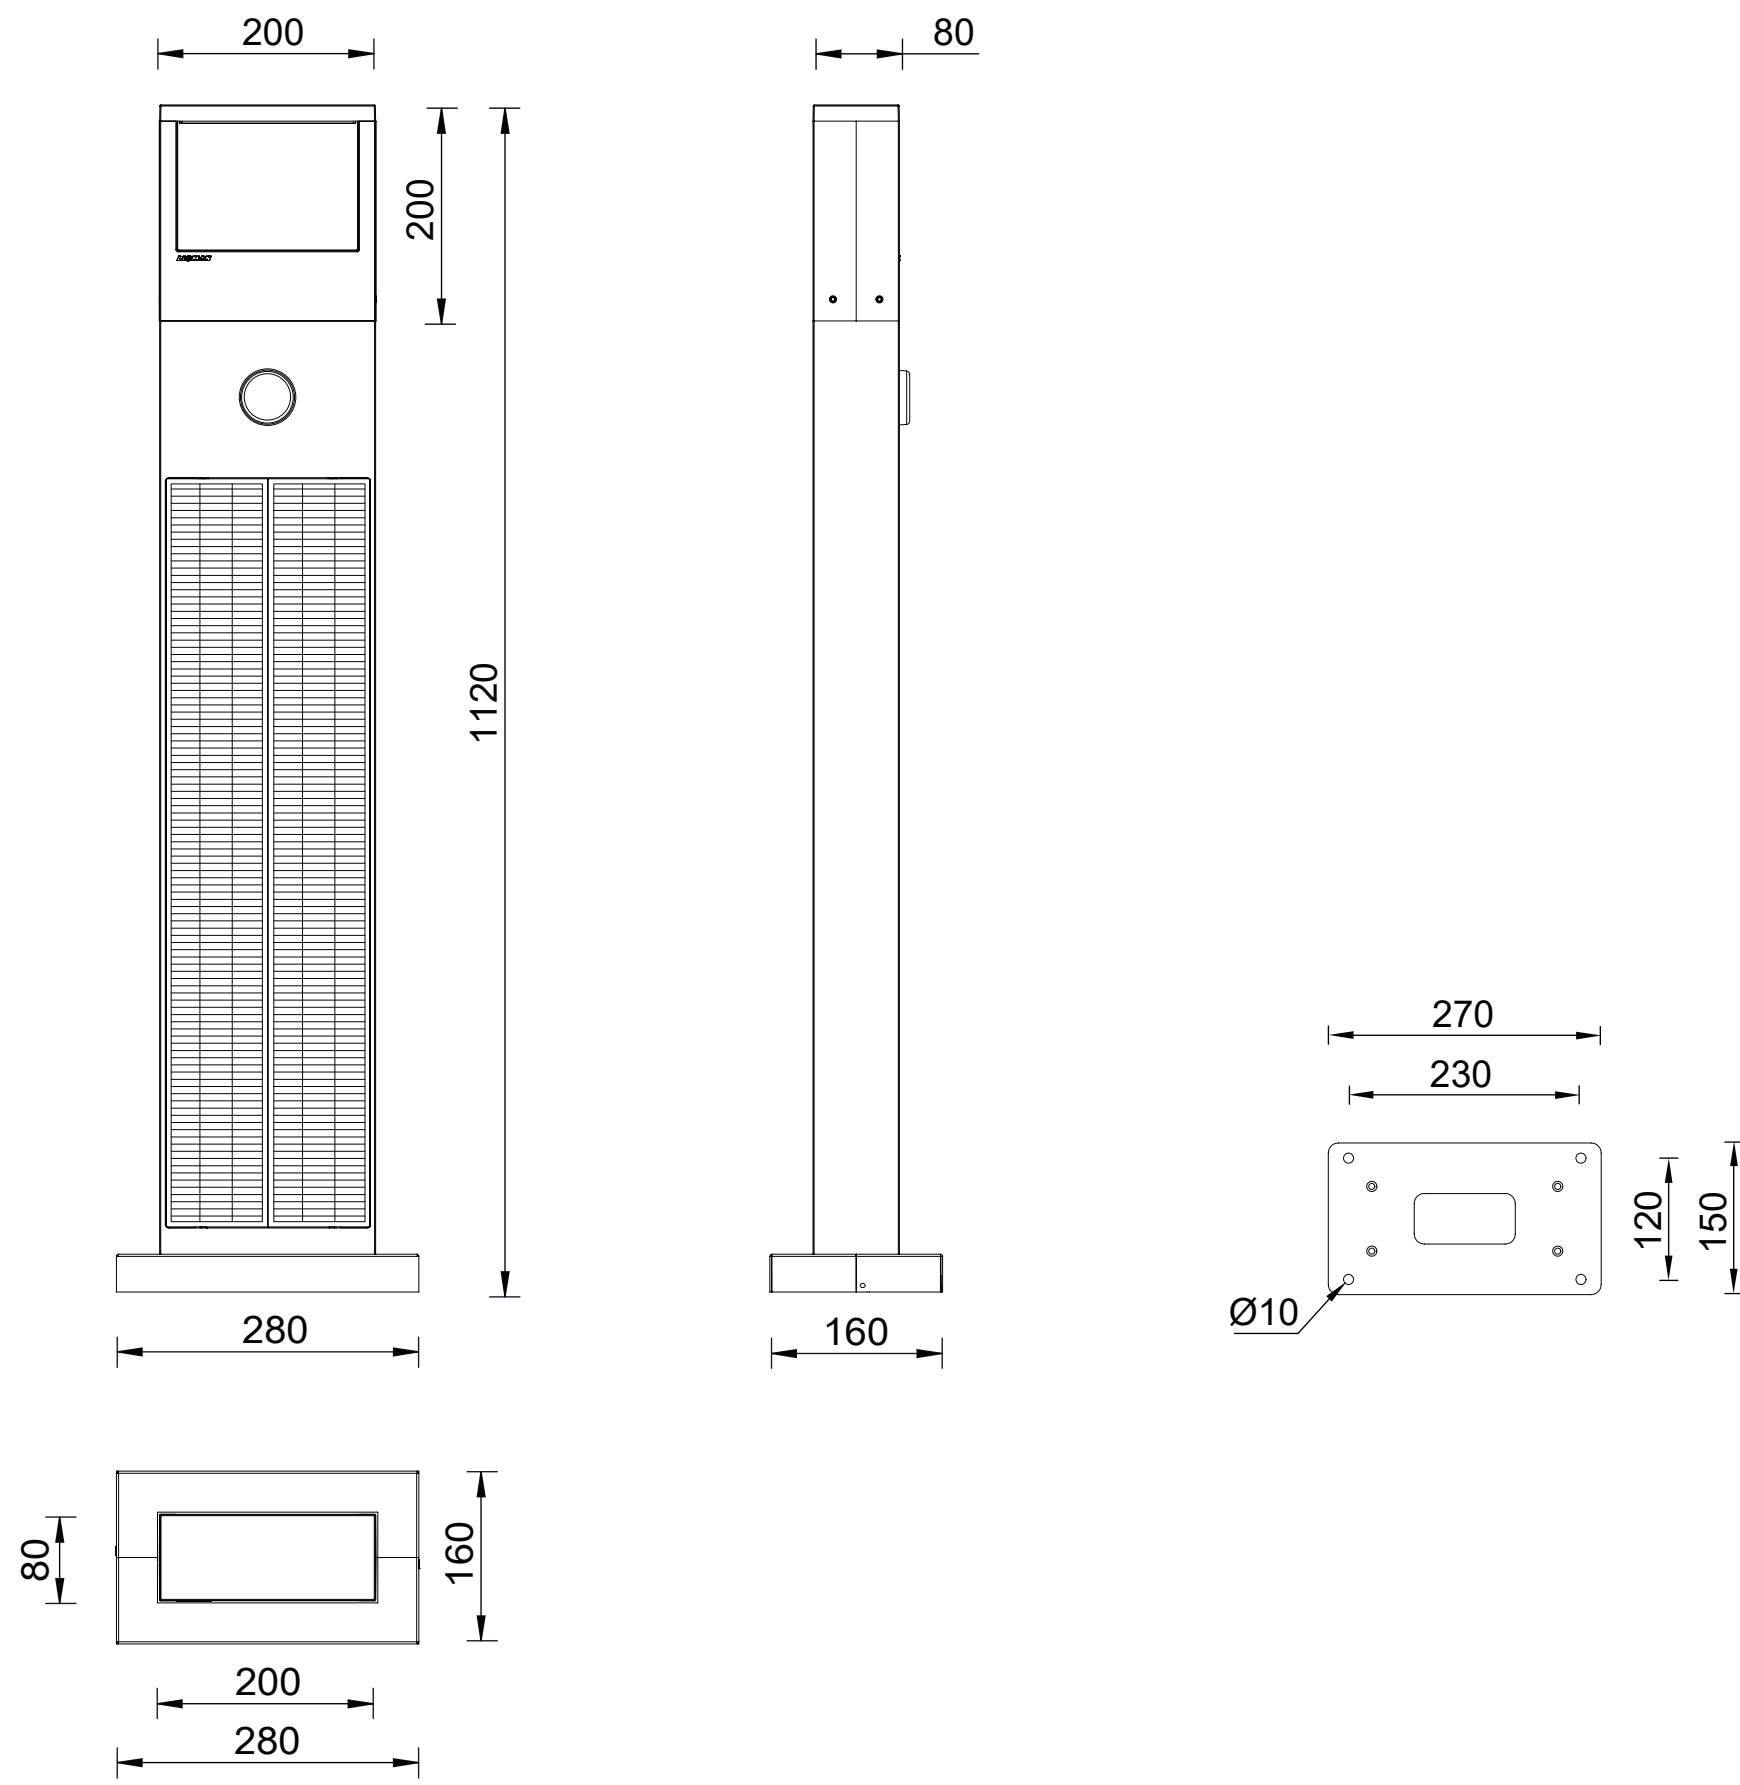

AUG-10061

AUGUSTA

Adjustable sensor (10 - 150 seconds)

120° sensitivity

Sensor detection area: 6 - 9 m