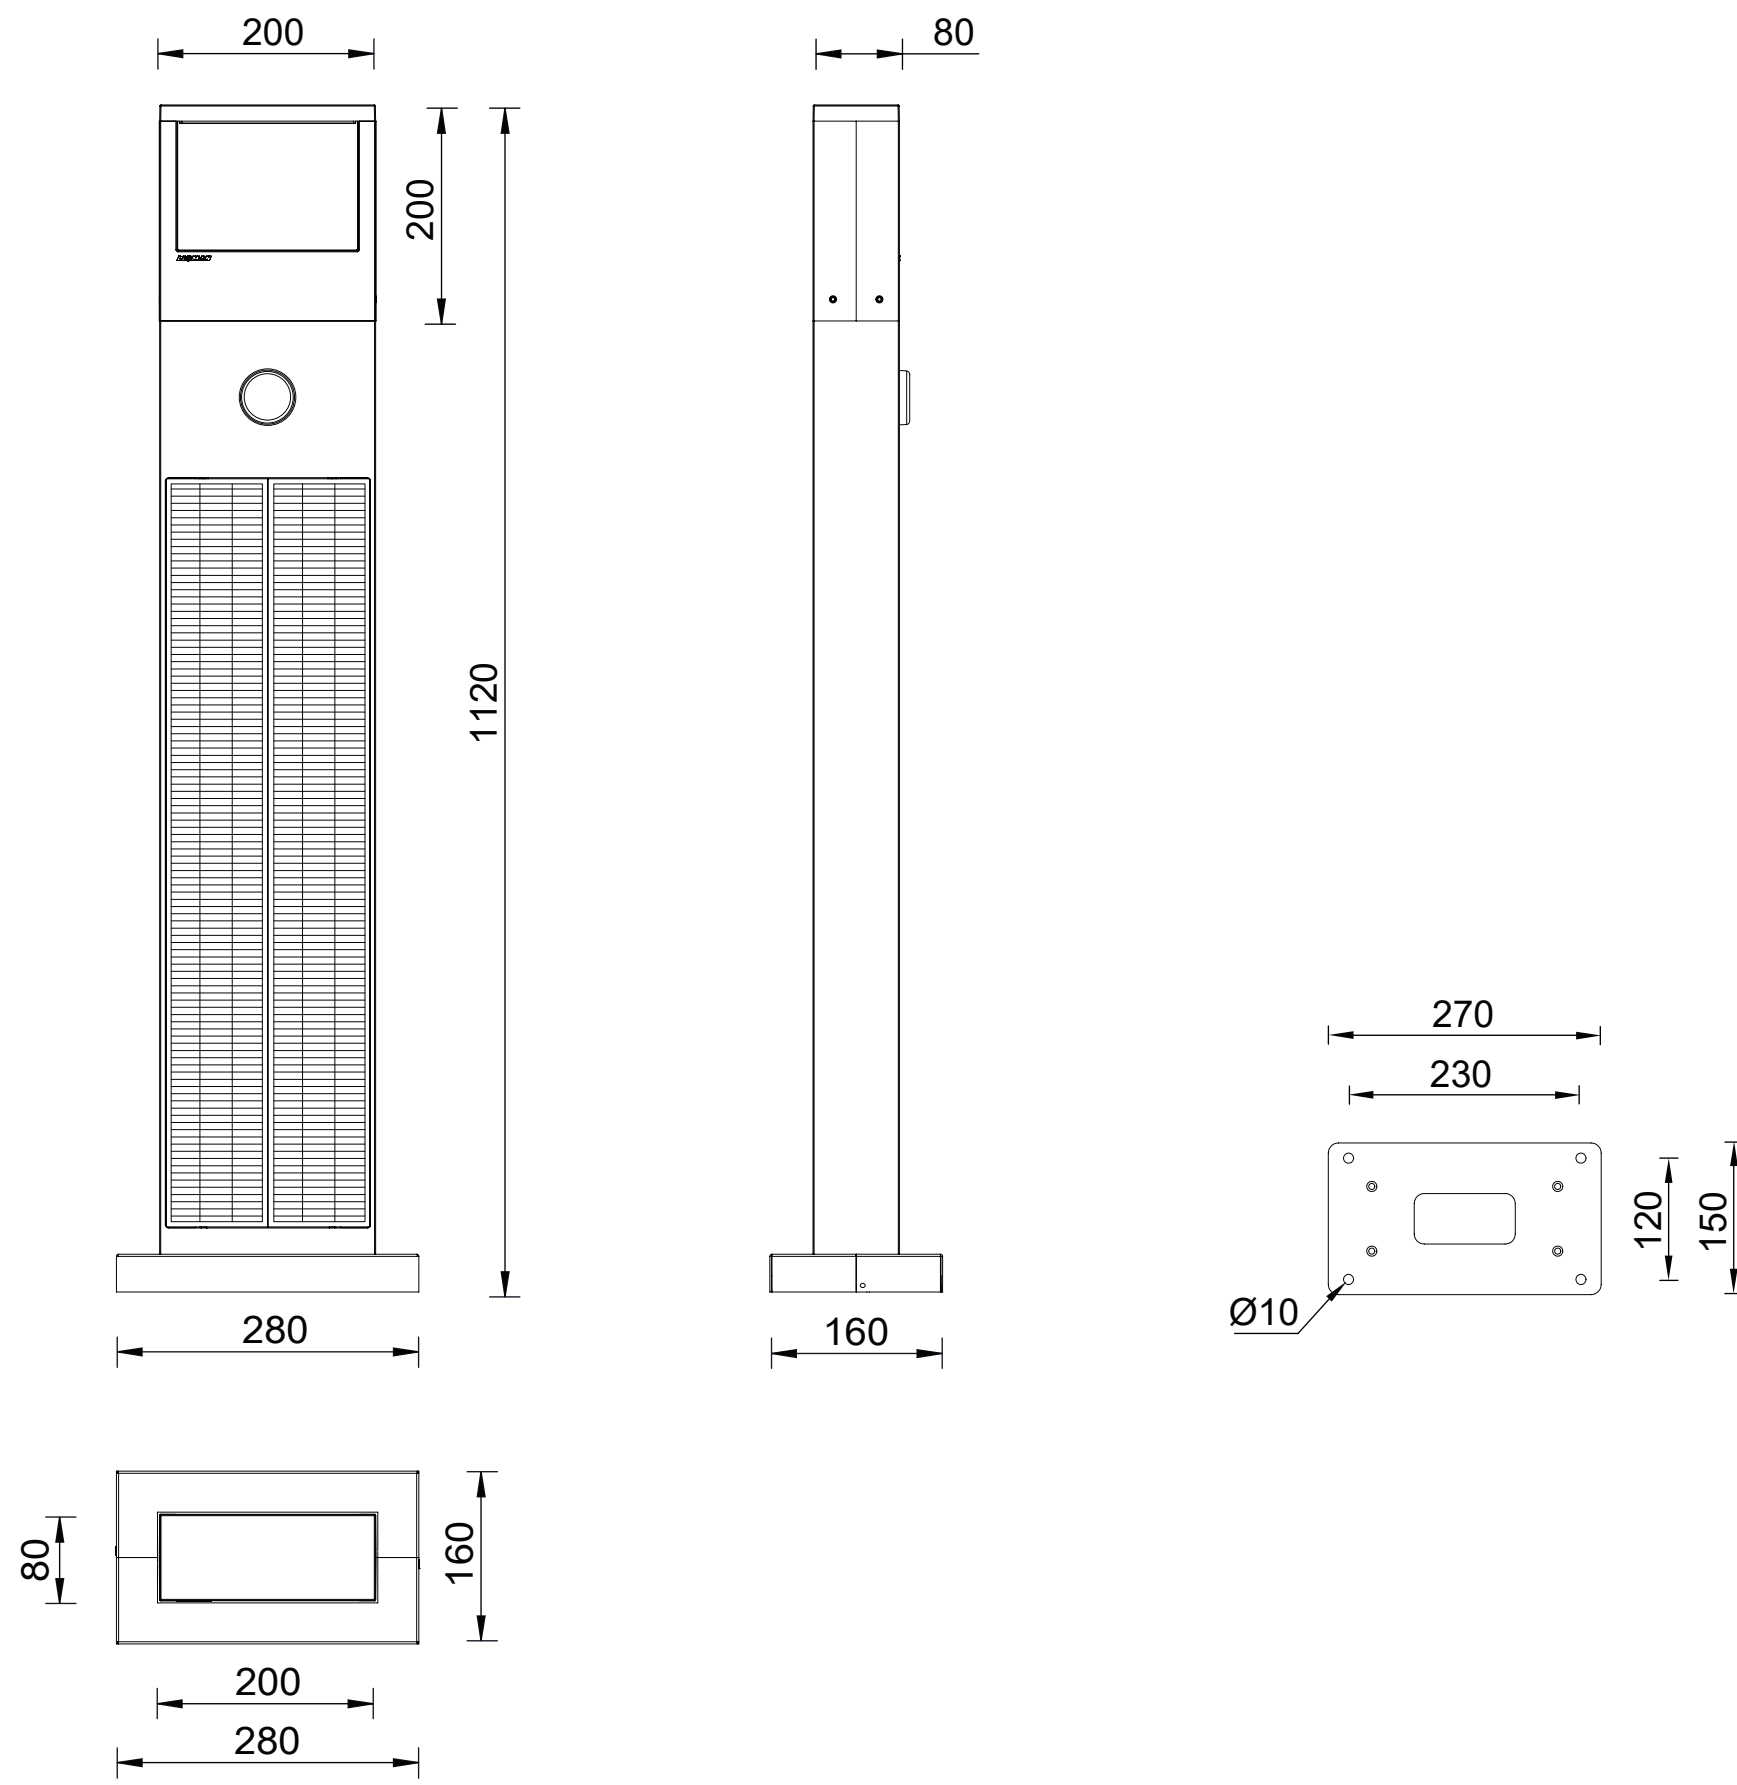

AUG-10063

AUGUSTA

Adjustable sensor (10 - 150 seconds)

120° sensitivity

Sensor detection area: 6 - 9 m