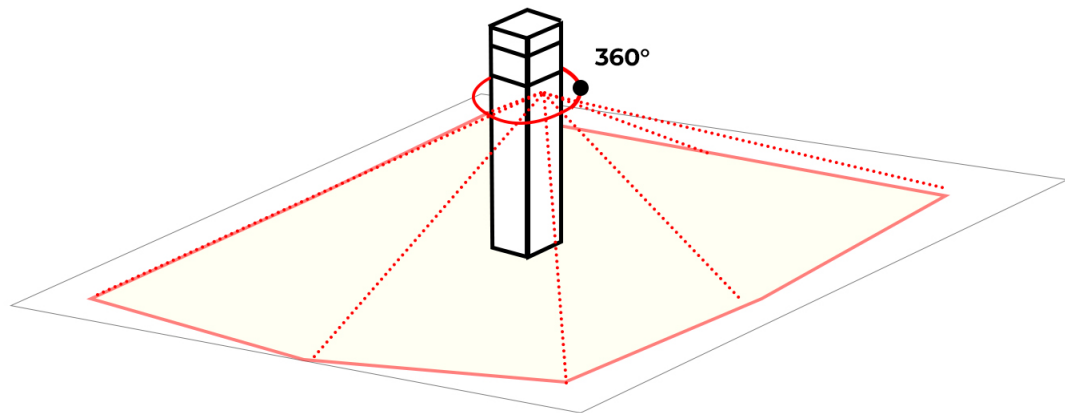

LIGHTSOFT

Adjustable sensor (10 - 150 seconds)

360° sensitivity

Sensor detection area: 7 - 10 m

LH-10811