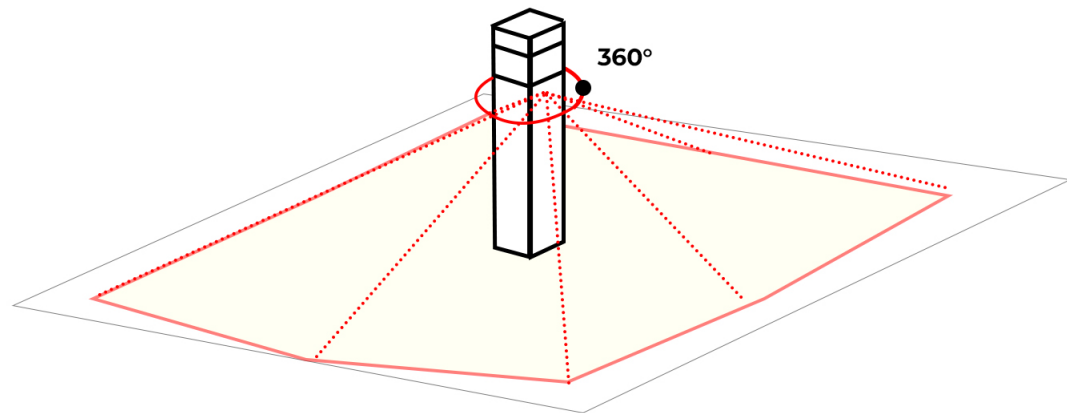

LIGHTSOFT

Adjustable sensor (10 - 150 seconds)

360° sensitivity

Sensor detection area: 7 - 10 m

LH-10812