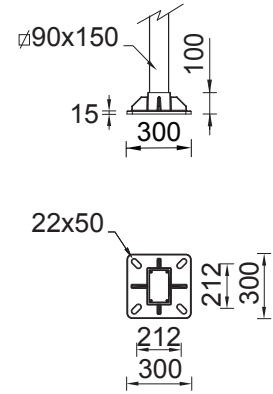

# LIGHT LINEAR PT 6

LI-21321

Aluminium post  
Mounting detail