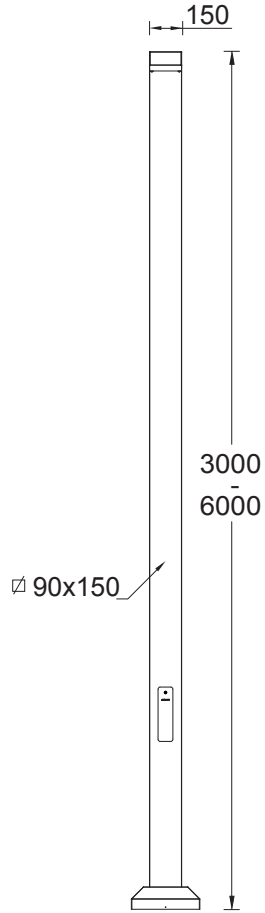

# LIGHT LINEAR PT 6

LI-21321

Aluminium post  
Mounting detail