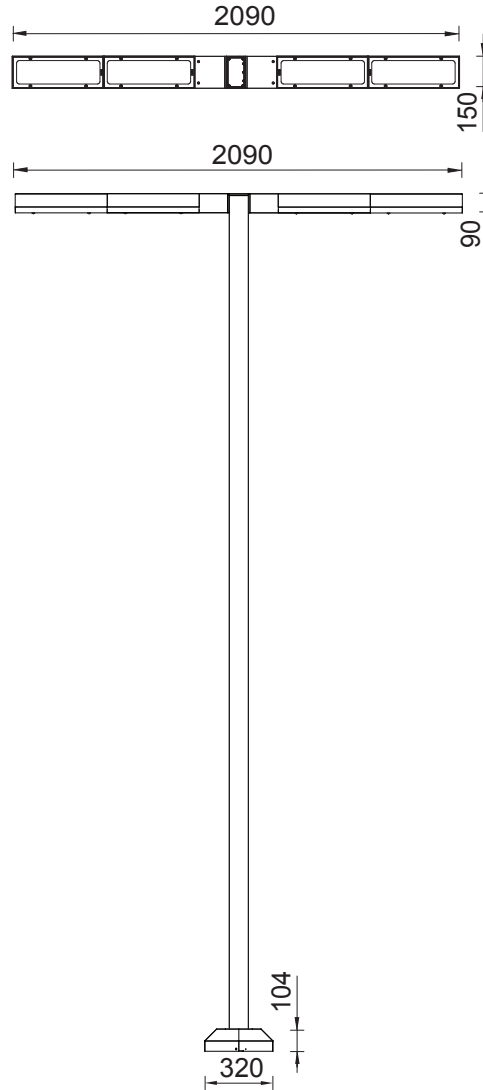

# LIGHT LINEAR PT 6

LI-21321

Aluminium post  
Mounting detail