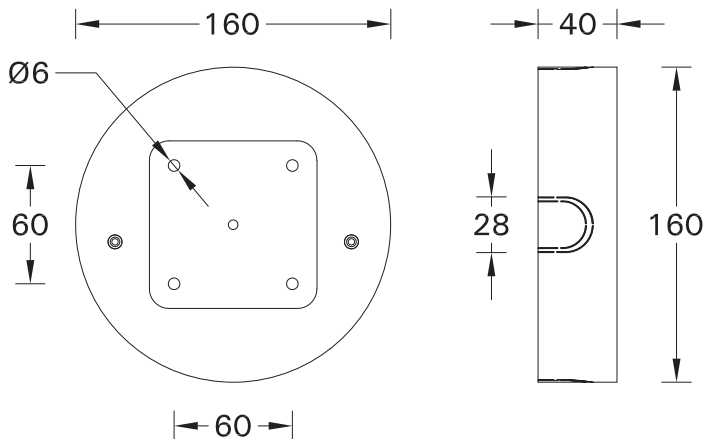

SCE-ABACUS-7

Screw M4(2 pcs.) is included
for installation luminaire