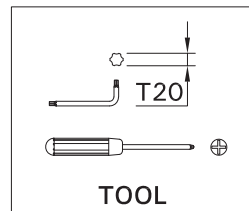

SCE-ABACUS-7

Screw M4(2 pcs.) is included
for installation luminaire