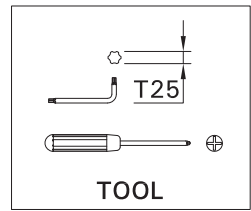

# SCE-LEEDS-1

Screw M5(2 pcs.) is included for installation luminaire