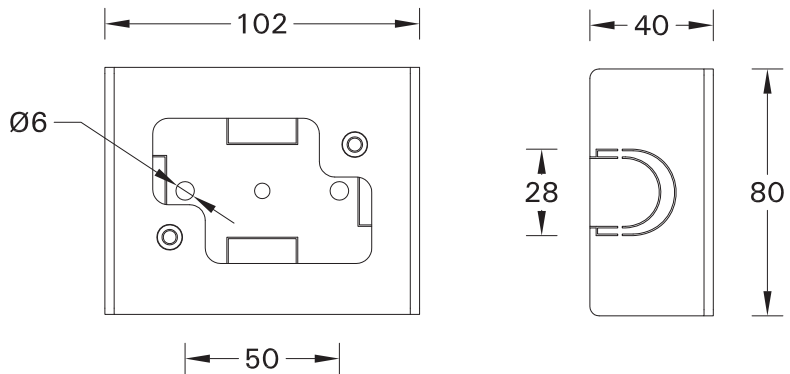

# SCE-LEEDS-1

Screw M5(2 pcs.) is included for installation luminaire