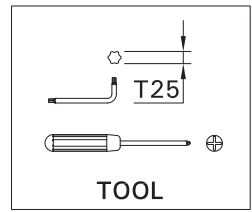

# SCE-LEEDS-2

Screw M5(2 pcs.) is included  
for installation luminaire