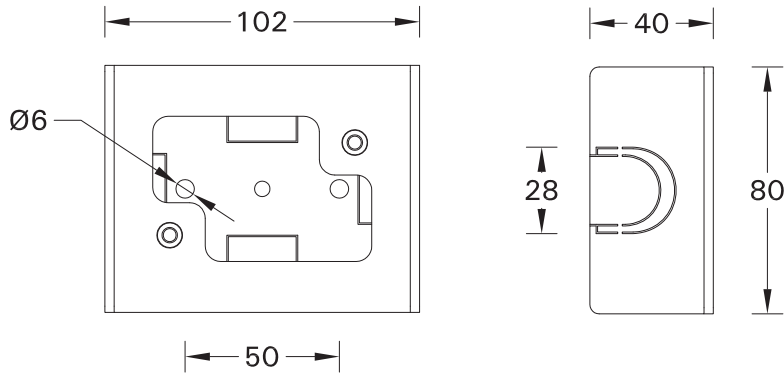

# SCE-LEEDS-2

Screw M5(2 pcs.) is included  
for installation luminaire