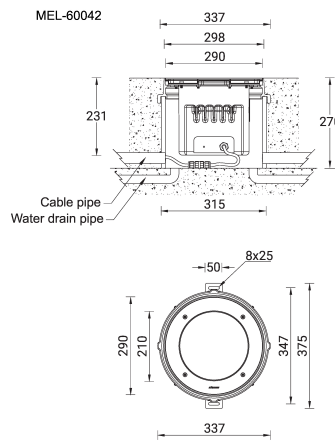

MELBOURNE 5 (MEL-60042)**Product description**

Ø290 - With recessing box / driver - RGBW

**Luminaire Structure**

- Die-cast stainless steel in grade 316
- Body is pre-treated before powder coating ensuring high corrosion resistance
- Front ring in grade 316 stainless steel
- Externally adjustable: Tilt 25°, Rotation 360° for MEL-60051, MEL-60052, MEL-60053, MEL-60061, MEL-60062, MEL-60063
- Single cable entry, through wiring upon request
- One cable gland supplied with 1 m of 3x1.0 sqmm outdoor cable
- Stainless steel fasteners in grade 316
- Durable silicone rubber gasket
- High-efficiency PMMA lens
- Clear, 15mm thick, toughened glass
- Integral control gear
- Recessing box in high-density polyethylene is included
- Suitable for drive-over with a maximum load of 5000 kg
- Vehicles with pneumatic tires can drive over the luminaire but the speed must not exceed 50 km/h
- Load is transferred by the housing to the foundation
- One glass suction cup for easy installation is included in each item list on the order
- The distance between the luminaire and the illuminated surface should be at least 0.5 m

Optic**Product colour**

00 - Stainless Steel

MELBOURNE 5 (MEL-60042)

Technical information

Material	Stainless Steel
Light source	6 LED
Power	45 W
Lumen	1573 - 2008 lm
Efficacy	35 - 45 lm/W
Driver option	Integral control gear
Driver	Constant current (CC)

Input voltage	220-240V 50/60Hz
Optic	N, W
Optic value	12°, 37°
CCT / CRI	RGBW30, RGBW40
Bug	B0-U5-G0
ULR	100
ULOR	100

Dimming type	DMX, DMX/RDM
Product colours	Stainless Steel
Weight	17.0 kg
Operating temperature	-20 °C to 50 °C
Cable	One cable gland supplied with 1 m of 3x1.0 sqmm outdoor cable
Through wiring	Single cable entry, through wiring upon request
Variants (DMX, DMX/RDM)	Compatible with EN/ IEC 60598-2-22: Suitable for emergency installations as central supply, non-maintained (Z0)