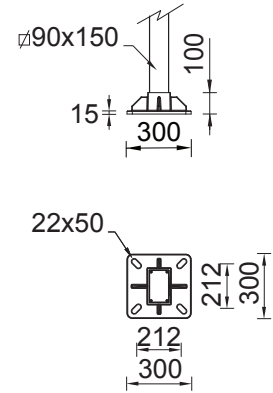

# LIGHT LINEAR PT 6

LI-21182

Aluminium post  
Mounting detail