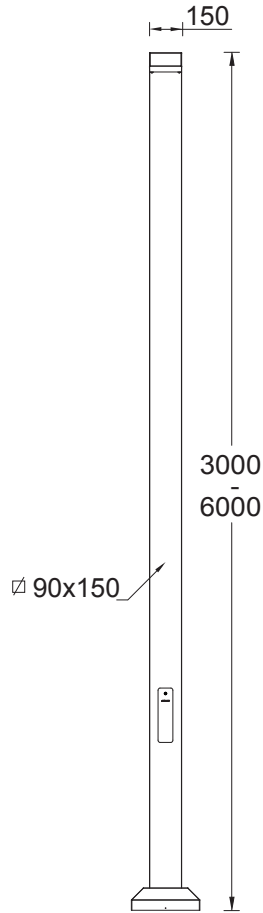

# LIGHT LINEAR PT 6

LI-21182

Aluminium post  
Mounting detail