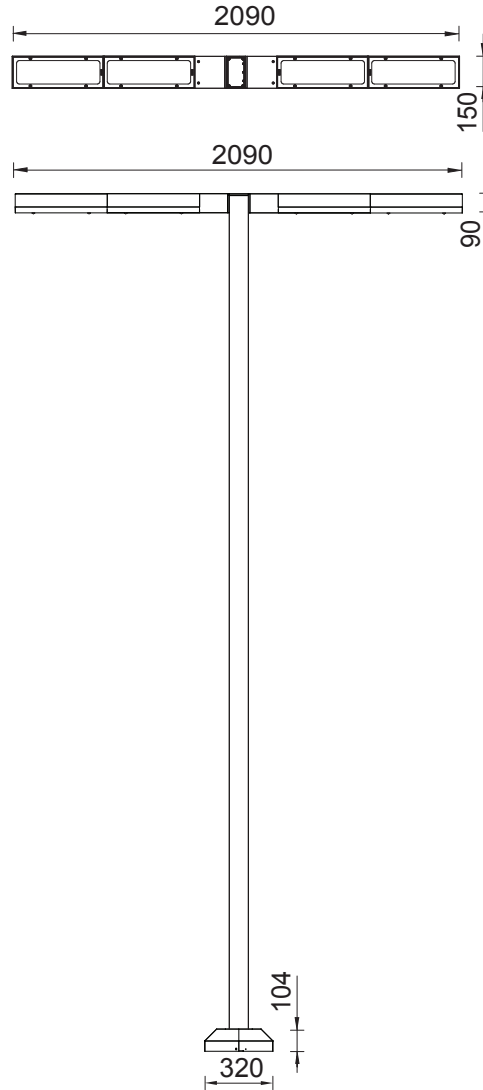

# LIGHT LINEAR PT 6

LI-21182

Aluminium post  
Mounting detail