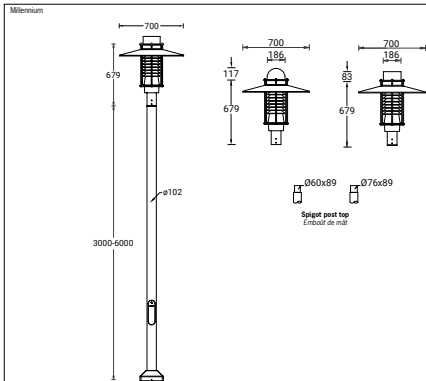

## Luminaire Structure

- Die-cast aluminium housing pre-treated before powder coating ensuring high corrosion resistance
- Stainless steel fasteners in grade 316
- Durable silicone rubber gasket
- Clear, impact-resistant, UV-stabilised polycarbonate diffuser
- Sandblast finishing aluminum reflector

## Product description

Dome top

## Technical information

<b>Lamp</b>	1 COB
<b>Weight</b>	22.2 kg
<b>EEC</b>	A++
<b>Material</b>	Aluminium
<b>Optic</b>	G 67°x171°
<b>Colour</b>	3000K, 4000K
<b>Dimming type</b>	1-10V, DALI, On/Off

<b>Luminaire</b>	
Power	41 W
Lumen	981 - 994 lm
Efficacy	24 lm/W
Drive current	1050 mA