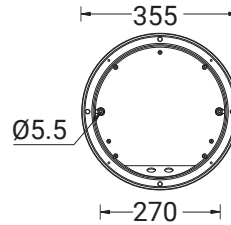

SA-31532-1MS

SANDY

••••• Motion sensor - Microwave - 1 -10 V

Adjustable sensor: (10 seconds – 15 minutes)

150° Sensitivity

Sensor detection area:

SA-31471-1MS, SA-31521-1MS, SA-31532-1MS (2.7 - 6.8 m)

SA-31481-1MS, SA-31542-1MS (3.0 - 7.0 m)

SA-31491-1MS, SA-31501-1MS, SA-31552-1MS, SA-31562-1MS (3.0 - 6.5 m)

••••• Motion sensor - Microwave - On/Off

Adjustable sensor: (5 seconds – 30 minutes)

120° Sensitivity

Sensor detection area:

SA-31471-1MS, SA-31521-1MS, SA-31532-1MS (2.7 - 6.8 m)

SA-31481-1MS, SA-31542-1MS (3.0 - 7.0 m)

SA-31491-1MS, SA-31501-1MS, SA-31552-1MS, SA-31562-1MS (3.0 - 6.5 m)