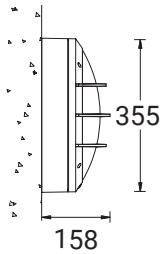

SA-31532-1MS

SANDY

••••• Motion sensor - Microwave - 1 -10 V

Adjustable sensor: (10 seconds – 15 minutes)

150° Sensitivity

Sensor detection area:

SA-31471-1MS, SA-31521-1MS, SA-31532-1MS (2.7 - 6.8 m)

SA-31481-1MS, SA-31542-1MS (3.0 - 7.0 m)

SA-31491-1MS, SA-31501-1MS, SA-31552-1MS, SA-31562-1MS (3.0 - 6.5 m)

••••• Motion sensor - Microwave - On/Off

Adjustable sensor: (5 seconds – 30 minutes)

120° Sensitivity

Sensor detection area:

SA-31471-1MS, SA-31521-1MS, SA-31532-1MS (2.7 - 6.8 m)

SA-31481-1MS, SA-31542-1MS (3.0 - 7.0 m)

SA-31491-1MS, SA-31501-1MS, SA-31552-1MS, SA-31562-1MS (3.0 - 6.5 m)