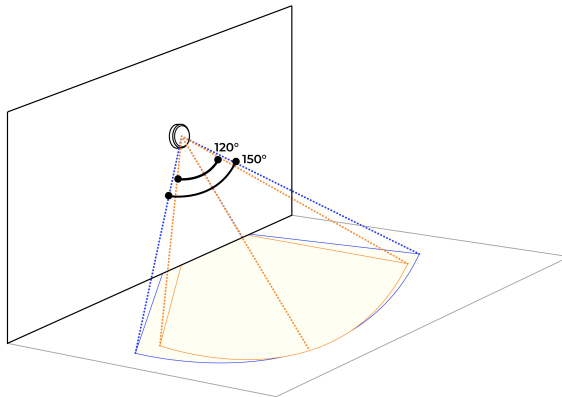

SA-31532-1MS

SANDY

••••• Motion sensor - Microwave - 1 -10 V

Adjustable sensor: (10 seconds – 15 minutes)

150° Sensitivity

Sensor detection area:

SA-31471-1MS, SA-31521-1MS, SA-31532-1MS (2.7 - 6.8 m)

SA-31481-1MS, SA-31542-1MS (3.0 - 7.0 m)

SA-31491-1MS, SA-31501-1MS, SA-31552-1MS, SA-31562-1MS (3.0 - 6.5 m)

••••• Motion sensor - Microwave - On/Off

Adjustable sensor: (5 seconds – 30 minutes)

120° Sensitivity

Sensor detection area:

SA-31471-1MS, SA-31521-1MS, SA-31532-1MS (2.7 - 6.8 m)