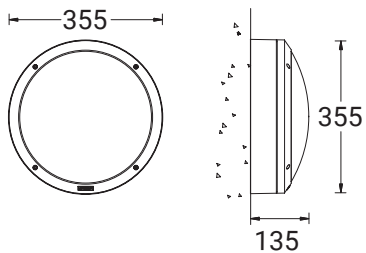

SA-31542-1MS

SANDY

••••• Motion sensor - Microwave - 1 -10 V

Adjustable sensor: (10 seconds - 15 minutes)

150° Sensitivity

Sensor detection area:

SA-31471-1MS, SA-31521-1MS, SA-31532-1MS (2.7 - 6.8 m)

SA-31481-1MS, SA-31542-1MS (3.0 - 7.0 m)

SA-31491-1MS, SA-31501-1MS, SA-31552-1MS, SA-31562-1MS (3.0 - 6.5 m)

••••• Motion sensor - Microwave - On/Off

Adjustable sensor: (5 seconds - 30 minutes)

120° Sensitivity

Sensor detection area:

SA-31471-1MS, SA-31521-1MS, SA-31532-1MS (2.7 - 6.8 m)

SA-31481-1MS, SA-31542-1MS (3.0 - 7.0 m)

SA-31491-1MS, SA-31501-1MS, SA-31552-1MS, SA-31562-1MS (3.0 - 6.5 m)