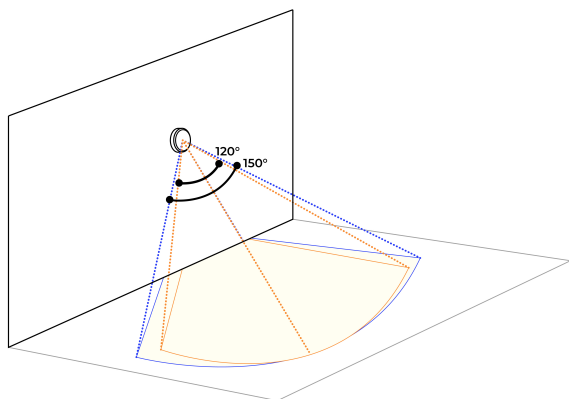

SA-31542-1MS

SANDY

••••• Motion sensor - Microwave - 1 -10 V

Adjustable sensor: (10 seconds - 15 minutes)

150° Sensitivity

Sensor detection area:

SA-31471-1MS, SA-31521-1MS, SA-31532-1MS (2.7 - 6.8 m)

SA-31481-1MS, SA-31542-1MS (3.0 - 7.0 m)

SA-31491-1MS, SA-31501-1MS, SA-31552-1MS, SA-31562-1MS (3.0 - 6.5 m)

••••• Motion sensor - Microwave - On/Off

Adjustable sensor: (5 seconds - 30 minutes)

120° Sensitivity

Sensor detection area:

SA-31471-1MS, SA-31521-1MS, SA-31532-1MS (2.7 - 6.8 m)