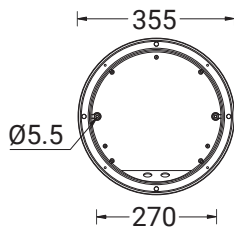

SA-31542-1MS

SANDY

••••• Motion sensor - Microwave - 1 -10 V

Adjustable sensor: (10 seconds - 15 minutes)

150° Sensitivity

Sensor detection area:

SA-31471-1MS, SA-31521-1MS, SA-31532-1MS (2.7 - 6.8 m)

SA-31481-1MS, SA-31542-1MS (3.0 - 7.0 m)

SA-31491-1MS, SA-31501-1MS, SA-31552-1MS, SA-31562-1MS (3.0 - 6.5 m)

••••• Motion sensor - Microwave - On/Off

Adjustable sensor: (5 seconds - 30 minutes)

120° Sensitivity

Sensor detection area:

SA-31471-1MS, SA-31521-1MS, SA-31532-1MS (2.7 - 6.8 m)

SA-31481-1MS, SA-31542-1MS (3.0 - 7.0 m)

SA-31491-1MS, SA-31501-1MS, SA-31552-1MS, SA-31562-1MS (3.0 - 6.5 m)